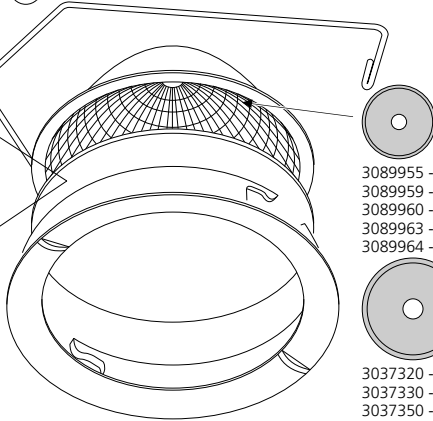

3089901 - 30
3089982 - 87

3089931 - 54
3089975 - 80

3089901-06	MR16 35W	
3089907-12	GU10 40W	
3089913-18	CMI-TM 20W	
3089931-36	CMI-T 35W	
3089937-42 3099539	CMI-T 70W	
3089975-80	CMI-T 50W	
3089982-87	GU10 LED	

LED / CMI

LED

3089955 - 12° CMI
3089959 - 24° CMI
3089960 - 24° LED
3089963 - 50° CMI
3089964 - 50° LED

3037320 - 12° CMI
3037330 - 24° CMI
3037350 - 50° CMI
3089962 - 24° LED
3089966 - 50° LED

LED