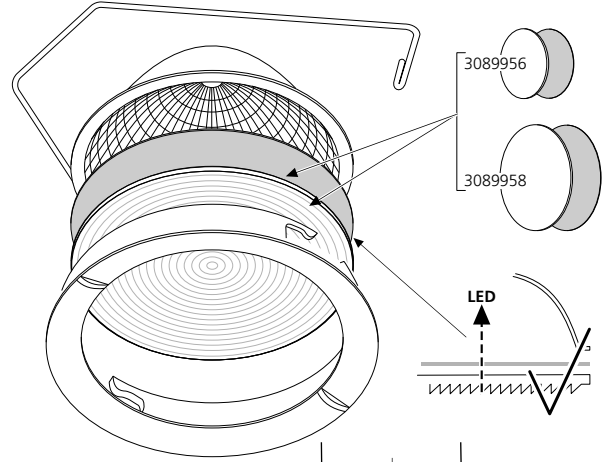

3089901 - 30
3089982 - 87

3089931 - 54
3089975 - 80

3089901-06	MR16 35W	
3089907-12	GU10 40W	
3089913-18	CMI-TM 20W	
3089931-36	CMI-T 35W	
3089937-42 3099539	CMI-T 70W	
3089975-80	CMI-T 50W	
3089982-87	GU10 LED	

LED / CMI

LED

3089955 - 12° CMI
3089959 - 24° CMI
3089960 - 24° LED
3089963 - 50° CMI
3089964 - 50° LED

3037320 - 12° CMI
3037330 - 24° CMI
3037350 - 50° CMI
3089962 - 24° LED
3089966 - 50° LED

LED