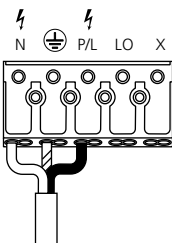

⚡ 230-240V~