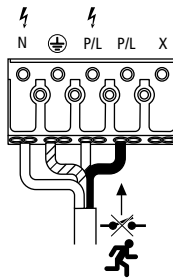

**4** ⚡ ! ENSURE DRIVER HAS **NOT** BEEN POWERED FOR AT LEAST 1(ONE) MINUTE **BEFORE** CONNECTING LED STRING.

⚡ 230-240V~

⚡ 230-240V~ + DALI ~  
 ⚡ 230-240V~ + 1-10V

⚡ 230-240V~ +

⚡ 230-240V~ + DALI ~ + ⚡  
 ⚡ 230-240V~ + 1-10V + ⚡