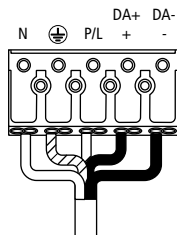

**4** ⚡ ! ENSURE DRIVER HAS **NOT** BEEN POWERED FOR AT LEAST 1(ONE) MINUTE **BEFORE** CONNECTING LED STRING.

⚡ 230-240V~

⚡ 230-240V~ + DALI ~  
 ⚡ 230-240V~ + 1-10V

⚡ 230-240V~ +

⚡ 230-240V~ + DALI ~ + ⚡  
 ⚡ 230-240V~ + 1-10V + ⚡