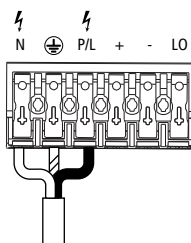

⚡ 230-240V~ + 1-10V