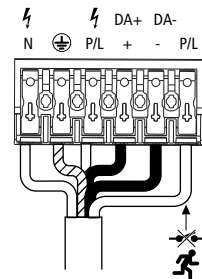

**4** ⚡ ! ENSURE DRIVER HAS **NOT** BEEN POWERED FOR AT LEAST 1(ONE) MINUTE **BEFORE** CONNECTING LED STRING.

⚡ 230-240V~

⚡ 230-240V~ + DALI ~  
 ⚡ 230-240V~ + 1-10V

⚡ 230-240V~ +

⚡ 230-240V~ + DALI ~ + ⚡  
 ⚡ 230-240V~ + 1-10V + ⚡