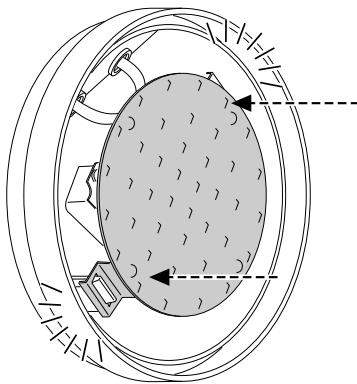

230-240V~ 50/60Hz

ta 25°C

ta 25°C

1

2

3

⚡ - 230-240V~ 3 x 0.75mm: Min. 2 x P/L, N.
DIM - 2 x 0.75mm: Min. +, -
DALI - 2 x 0.75mm: Min D1, D2

4

⚡ **ENSURE DRIVER HAS NOT BEEN POWERED FOR AT LEAST 1(ONE) MINUTE BEFORE CONNECTING LED STRING.**

⚡ 230-240V~

⚡ 230-240V~ + DALI

⚡ 230-240V~ + 1-10V

5

6

7