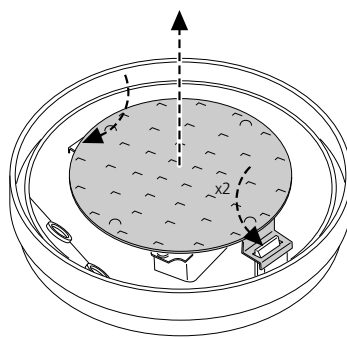

230-240V~ 50/60Hz

ta 25°C

ta 25°C

1

2

3

⚡ - 230-240V~ 3 x 0.75mm: Min. 2 x P/L, N.
DIM - 2 x 0.75mm: Min. +, -
DALI - 2 x 0.75mm: Min D1, D2

4

⚡ **ENSURE DRIVER HAS NOT BEEN POWERED FOR AT LEAST 1(ONE) MINUTE BEFORE CONNECTING LED STRING.**

⚡ 230-240V~

⚡ 230-240V~ + DALI

⚡ 230-240V~ + 1-10V

5

6

7