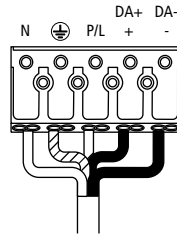

230-240V~ 50/60Hz

ta 25°C

ta 25°C

1

2

3

⚡ - 230-240V~ 3 x 0.75mm: Min. 2 x P/L, N.
DIM - 2 x 0.75mm: Min. +, -
DALI - 2 x 0.75mm: Min D1, D2

4

⚡ **ENSURE DRIVER HAS NOT BEEN POWERED FOR AT LEAST 1(ONE) MINUTE BEFORE CONNECTING LED STRING.**

⚡ 230-240V~

⚡ 230-240V~ + DALI

⚡ 230-240V~ + 1-10V

5

6

7