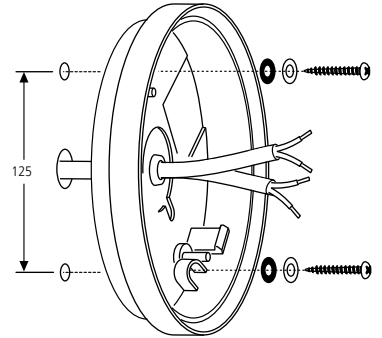

230-240V~ 50/60Hz

ta 25°C

ta 25°C

1

2

3

⚡ - 230-240V~ 3 x 0.75mm: Min. 2 x P/L, N.
DIM - 2 x 0.75mm: Min. +, -
DALI - 2 x 0.75mm: Min D1, D2

4

⚡ **ENSURE DRIVER HAS NOT BEEN POWERED FOR AT LEAST 1(ONE) MINUTE BEFORE CONNECTING LED STRING.**

⚡ 230-240V~

⚡ 230-240V~ + DALI

⚡ 230-240V~ + 1-10V

5

6

7