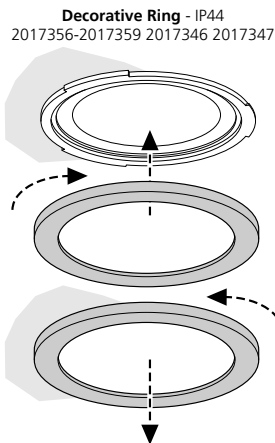

2049513 2049515  
 2049517 2049519  
 2049521 2049523  
 2050661 2050663  
 2050665

**! X IP65 (2050668 2050670 2050672 2050674 2050676 2050678)**

- Shallow Dish - IP44  
2017373-2017376 2019080
- Floating Glass  
2017400-2017402  
2008750 2008752
- Shallow Ring  
2017360-2017363
- Glow Ring  
2017380-2017385
- Deep Decorative Ring  
2017364-2017372
- Metal Ring  
2017377-2017379
- Micro Kometa Ring  
2049561
- Micro Glass Dish  
2049563 2049564
- Micro Floating Glass Stack  
2049565 2049566

**Kick Reflector**  
2017397-2017399