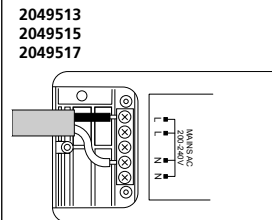

2049513 2049515  
 2049517 2049519  
 2049521 2049523  
 2050661 2050663  
 2050665

**! X IP65 (2050668 2050670 2050672 2050674 2050676 2050678)**

- Shallow Dish - IP44  
2017373-2017376 2019080
- Floating Glass  
2017400-2017402  
2008750 2008752
- Shallow Ring  
2017360-2017363
- Glow Ring  
2017380-2017385
- Deep Decorative Ring  
2017364-2017372
- Metal Ring  
2017377-2017379
- Micro Kometa Ring  
2049561
- Micro Glass Dish  
2049563 2049564
- Micro Floating Glass Stack  
2049565 2049566

**Kick Reflector**  
2017397-2017399