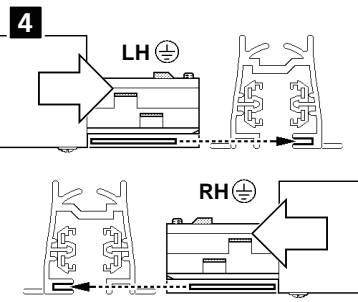

Live-End 2020790 2021318 2020799 2025507

230-240V~ 50/60Hz

DO NOT INSULATION TEST WITH SPOTLIGHTS INSTALLED ON THIS TRACK!

L T X Couplers

'L' Inside Earth LI	'L' Outside Earth LO	'T' Right Hand Earth RH	'T' Left Hand Earth LH	'X'
2020792	2020793	2020796	2020795	2020794
2021315	2021314	2021312	2021313	2021311
2025511	2025512	2025513	2025514	2025515

PLAN VIEW

Covers 2025757 2025758

1M = x1
2M = x2
3M = x2
4M = x2