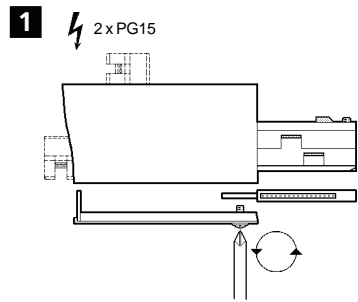

Live-End 2020790 2021318 2020799 2025507

230-240V~ 50/60Hz

DO NOT INSULATION TEST WITH SPOTLIGHTS INSTALLED ON THIS TRACK!

L T X Couplers

'L' Inside Earth LI	'L' Outside Earth LO	'T' Right Hand Earth RH	'T' Left Hand Earth LH	'X'
2020792	2020793	2020796	2020795	2020794
2021315	2021314	2021312	2021313	2021311
2025511	2025512	2025513	2025514	2025515

PLAN VIEW

Covers 2025757 2025758

1M = x1
2M = x2
3M = x2
4M = x2