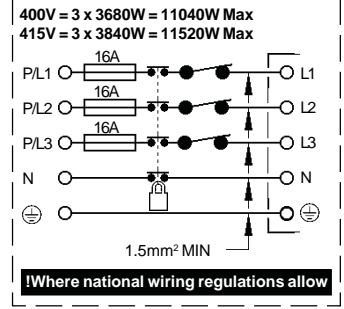

Live-End 2020790 2021318 2020799 2025507

230-240V~ 50/60Hz

DO NOT INSULATION TEST WITH SPOTLIGHTS INSTALLED ON THIS TRACK!

L T X Couplers

'L' Inside Earth LI	'L' Outside Earth LO	'T' Right Hand Earth RH	'T' Left Hand Earth LH	'X'
2020792	2020793	2020796	2020795	2020794
2021315	2021314	2021312	2021313	2021311
2025511	2025512	2025513	2025514	2025515

PLAN VIEW

Covers 2025757 2025758

1M = x1
2M = x2
3M = x2
4M = x2