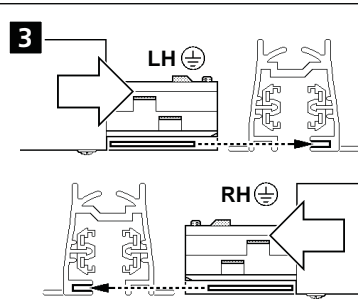

Live-End 2020790 2021318 2020799 2025507

230-240V~ 50/60Hz

DO NOT INSULATION TEST WITH SPOTLIGHTS INSTALLED ON THIS TRACK!

L T X Couplers

'L' Inside Earth LI	'L' Outside Earth LO	'T' Right Hand Earth RH	'T' Left Hand Earth LH	'X'
2020792	2020793	2020796	2020795	2020794
2021315	2021314	2021312	2021313	2021311
2025511	2025512	2025513	2025514	2025515

PLAN VIEW

Covers 2025757 2025758

1M = x1
2M = x2
3M = x2
4M = x2