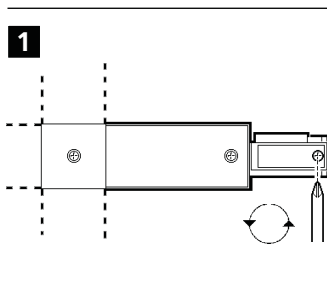

Live-End 2020790 2021318 2020799 2025507

230-240V~ 50/60Hz

DO NOT INSULATION TEST WITH SPOTLIGHTS INSTALLED ON THIS TRACK!

L T X Couplers

'L' Inside Earth LI	'L' Outside Earth LO	'T' Right Hand Earth RH	'T' Left Hand Earth LH	'X'
2020792	2020793	2020796	2020795	2020794
2021315	2021314	2021312	2021313	2021311
2025511	2025512	2025513	2025514	2025515

PLAN VIEW

Covers 2025757 2025758

1M = x1
2M = x2
3M = x2
4M = x2