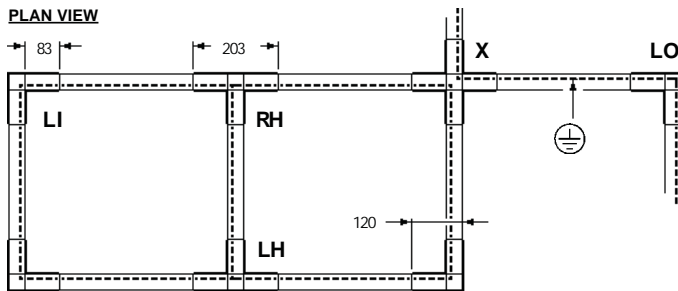

Live-End 2020790 2021318 2020799 2025507

230-240V~ 50/60Hz

DO NOT INSULATION TEST WITH SPOTLIGHTS INSTALLED ON THIS TRACK!

L T X Couplers

'L' Inside Earth LI	'L' Outside Earth LO	'T' Right Hand Earth RH	'T' Left Hand Earth LH	'X'
2020792	2020793	2020796	2020795	2020794
2021315	2021314	2021312	2021313	2021311
2025511	2025512	2025513	2025514	2025515

PLAN VIEW

Covers 2025757 2025758

1M = x1
2M = x2
3M = x2
4M = x2