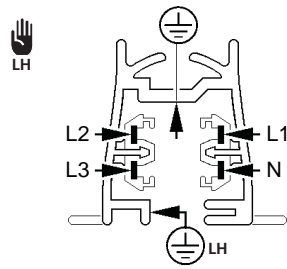

Live-End 2020790 2021318 2020799 2025507

230-240V~ 50/60Hz

DO NOT INSULATION TEST WITH SPOTLIGHTS INSTALLED ON THIS TRACK!

L T X Couplers

'L' Inside Earth LI	'L' Outside Earth LO	'T' Right Hand Earth RH	'T' Left Hand Earth LH	'X'
2020792	2020793	2020796	2020795	2020794
2021315	2021314	2021312	2021313	2021311
2025511	2025512	2025513	2025514	2025515

PLAN VIEW

Covers 2025757 2025758

1M = x1
2M = x2
3M = x2
4M = x2