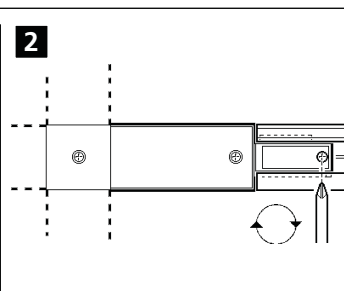

Live-End 2020790 2021318 2020799 2025507

230-240V~ 50/60Hz

DO NOT INSULATION TEST WITH SPOTLIGHTS INSTALLED ON THIS TRACK!

L T X Couplers

'L' Inside Earth LI	'L' Outside Earth LO	'T' Right Hand Earth RH	'T' Left Hand Earth LH	'X'
2020792	2020793	2020796	2020795	2020794
2021315	2021314	2021312	2021313	2021311
2025511	2025512	2025513	2025514	2025515

PLAN VIEW

Covers 2025757 2025758

1M = x1
2M = x2
3M = x2
4M = x2