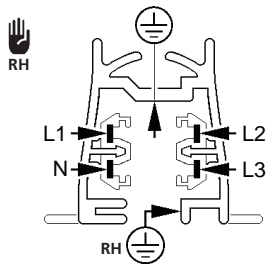

Live-End 2020790 2021318 2020799 2025507

230-240V~ 50/60Hz

DO NOT INSULATION TEST WITH SPOTLIGHTS INSTALLED ON THIS TRACK!

L T X Couplers

'L' Inside Earth LI	'L' Outside Earth LO	'T' Right Hand Earth RH	'T' Left Hand Earth LH	'X'
2020792	2020793	2020796	2020795	2020794
2021315	2021314	2021312	2021313	2021311
2025511	2025512	2025513	2025514	2025515

PLAN VIEW

Covers 2025757 2025758

1M = x1
2M = x2
3M = x2
4M = x2