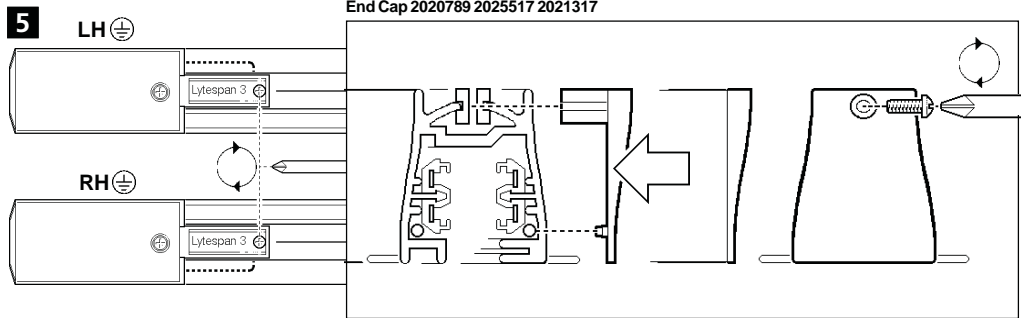

Live-End 2020790 2021318 2020799 2025507

230-240V~ 50/60Hz

DO NOT INSULATION TEST WITH SPOTLIGHTS INSTALLED ON THIS TRACK!

L T X Couplers

'L' Inside Earth LI	'L' Outside Earth LO	'T' Right Hand Earth RH	'T' Left Hand Earth LH	'X'
2020792	2020793	2020796	2020795	2020794
2021315	2021314	2021312	2021313	2021311
2025511	2025512	2025513	2025514	2025515

PLAN VIEW

Covers 2025757 2025758

1M = x1
2M = x2
3M = x2
4M = x2