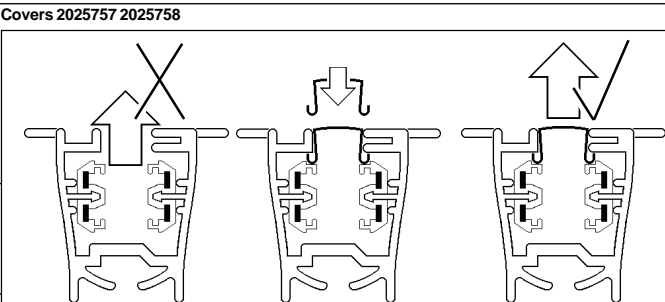

Live-End 2020790 2021318 2020799 2025507

230-240V~ 50/60Hz

DO NOT INSULATION TEST WITH SPOTLIGHTS INSTALLED ON THIS TRACK!

L T X Couplers

'L' Inside Earth LI	'L' Outside Earth LO	'T' Right Hand Earth RH	'T' Left Hand Earth LH	'X'
2020792	2020793	2020796	2020795	2020794
2021315	2021314	2021312	2021313	2021311
2025511	2025512	2025513	2025514	2025515

PLAN VIEW

Covers 2025757 2025758

1M = x1
2M = x2
3M = x2
4M = x2