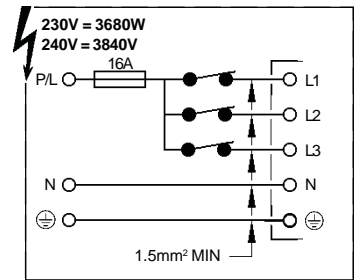

Live-End 2020790 2021318 2020799 2025507

230-240V~ 50/60Hz

DO NOT INSULATION TEST WITH SPOTLIGHTS INSTALLED ON THIS TRACK!

L T X Couplers

'L' Inside Earth LI	'L' Outside Earth LO	'T' Right Hand Earth RH	'T' Left Hand Earth LH	'X'
2020792	2020793	2020796	2020795	2020794
2021315	2021314	2021312	2021313	2021311
2025511	2025512	2025513	2025514	2025515

PLAN VIEW

Covers 2025757 2025758

1M = x1
2M = x2
3M = x2
4M = x2