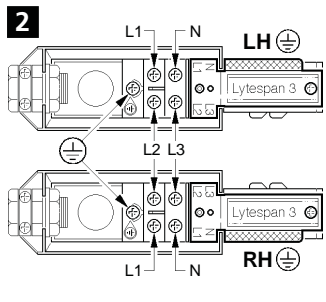

Live-End 2020790 2021318 2020799 2025507

230-240V~ 50/60Hz

DO NOT INSULATION TEST WITH SPOTLIGHTS INSTALLED ON THIS TRACK!

L T X Couplers

'L' Inside Earth LI	'L' Outside Earth LO	'T' Right Hand Earth RH	'T' Left Hand Earth LH	'X'
2020792	2020793	2020796	2020795	2020794
2021315	2021314	2021312	2021313	2021311
2025511	2025512	2025513	2025514	2025515

PLAN VIEW

Covers 2025757 2025758

1M = x1
2M = x2
3M = x2
4M = x2