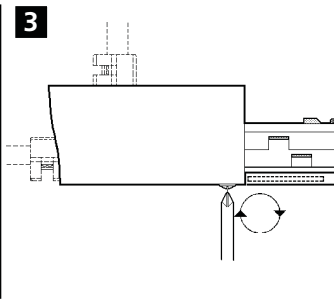

Live-End 2020790 2021318 2020799 2025507

230-240V~ 50/60Hz

DO NOT INSULATION TEST WITH SPOTLIGHTS INSTALLED ON THIS TRACK!

L T X Couplers

'L' Inside Earth LI	'L' Outside Earth LO	'T' Right Hand Earth RH	'T' Left Hand Earth LH	'X'
2020792	2020793	2020796	2020795	2020794
2021315	2021314	2021312	2021313	2021311
2025511	2025512	2025513	2025514	2025515

PLAN VIEW

Covers 2025757 2025758

1M = x1
2M = x2
3M = x2
4M = x2