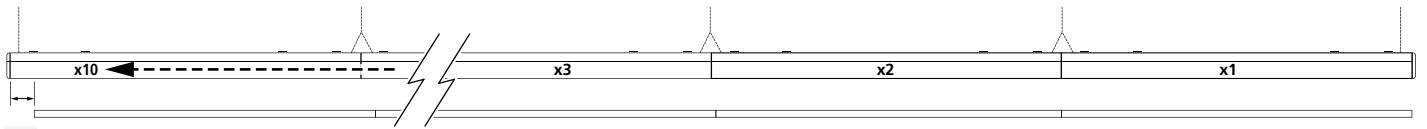

0051288

1

2

Continuous Line

Continuous Line	0051288
X=2 ---> X=10	x1

Continuous Line

Continuous Line	0051288
X=11 ---> X=20	x2

# RANA Linear - 1700mm Diffuser (Accessory)

0051298  
0051300

Continuous Line

**1**

**2**

0051298  
0051300

**3**