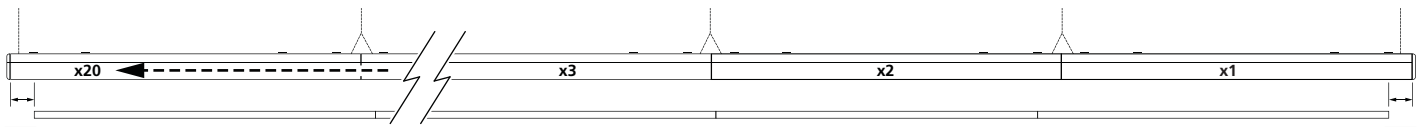

0051288

1

2

Continuous Line

Continuous Line	0051288
X=2 ---> X=10	x1

Continuous Line

Continuous Line	0051288
X=11 ---> X=20	x2

# RANA Linear - 1700mm Diffuser (Accessory)

0051298  
0051300

Continuous Line

**1**

**2**

0051298  
0051300

**3**