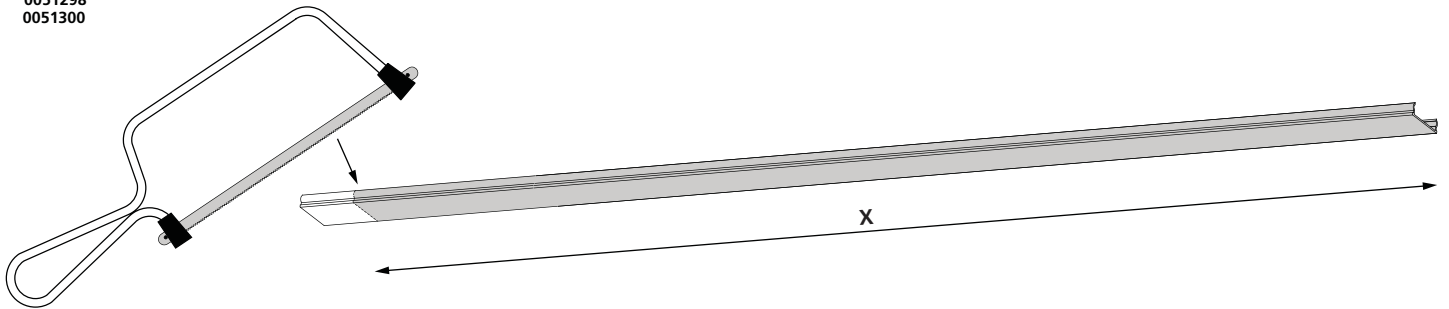

0051288

1

2

Continuous Line

Continuous Line	0051288
X=2 ---> X=10	x1

Continuous Line

Continuous Line	0051288
X=11 ---> X=20	x2

# RANA Linear - 1700mm Diffuser (Accessory)

0051298  
0051300

Continuous Line

**1**

**2**

0051298  
0051300

**3**