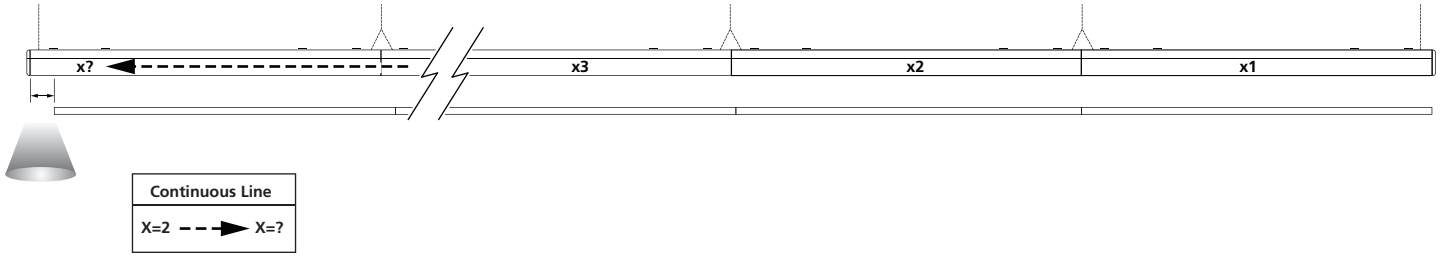

0051288

1

2

Continuous Line

Continuous Line	0051288
X=2 ---> X=10	x1

Continuous Line

Continuous Line	0051288
X=11 ---> X=20	x2

# RANA Linear - 1700mm Diffuser (Accessory)

0051298  
0051300

Continuous Line

**1**

**2**

0051298  
0051300

**3**