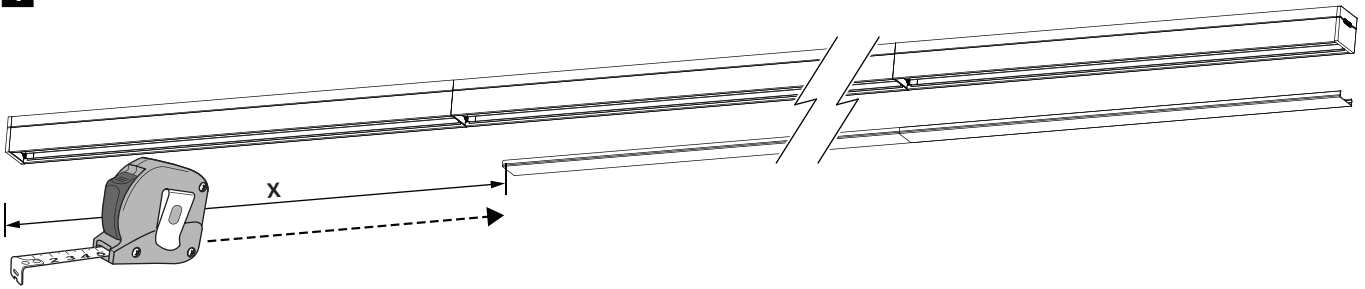

0051288

1

2

Continuous Line

Continuous Line	0051288
X=2 ---> X=10	x1

Continuous Line

Continuous Line	0051288
X=11 ---> X=20	x2

# RANA Linear - 1700mm Diffuser (Accessory)

0051298  
0051300

Continuous Line

**1**

**2**

0051298  
0051300

**3**