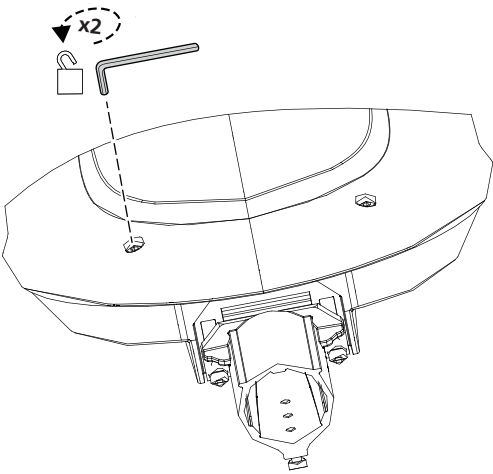

?

6 V = Vertical installation

?

1 

2 

3 

If the external flexible cable or cord of the luminaire is damaged, it shall be exclusively replaced by the manufacturer or his service agent or a similar qualified person in order to avoid a hazard.