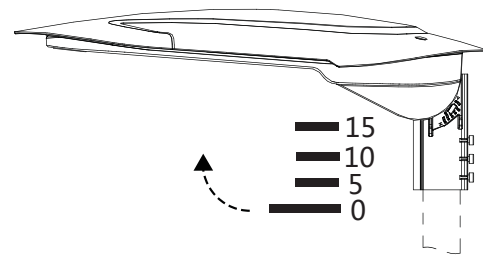

0049910-13 Zodiac SML
 0049914-21 Zodiac MED
 0049922-25 Zodiac LRG

230-240V~ 50/60Hz

Type	L	W	H	Weight	Windage Area	Watts	Mounting Angle	Mounting Height
				Kg	m2	W		
Zodiac SML	646	307	155	6.1	0.048	60	Fixed	6-8 metres
Zodiac MED	834	413	200	10	0.074	80 & 120	adjustable	8-12 metres
Zodiac LRG	992	424	208	13	0.089	200	adjustable	

Horizontal installation

0049914-21 Zodiac MED
 0049922-25 Zodiac LRG

Vertical installation

0049914-21 Zodiac MED
 0049922-25 Zodiac LRG

4 H = Horizontal installation
?

4 V = Vertical installation
?

5

6 H = Horizontal installation