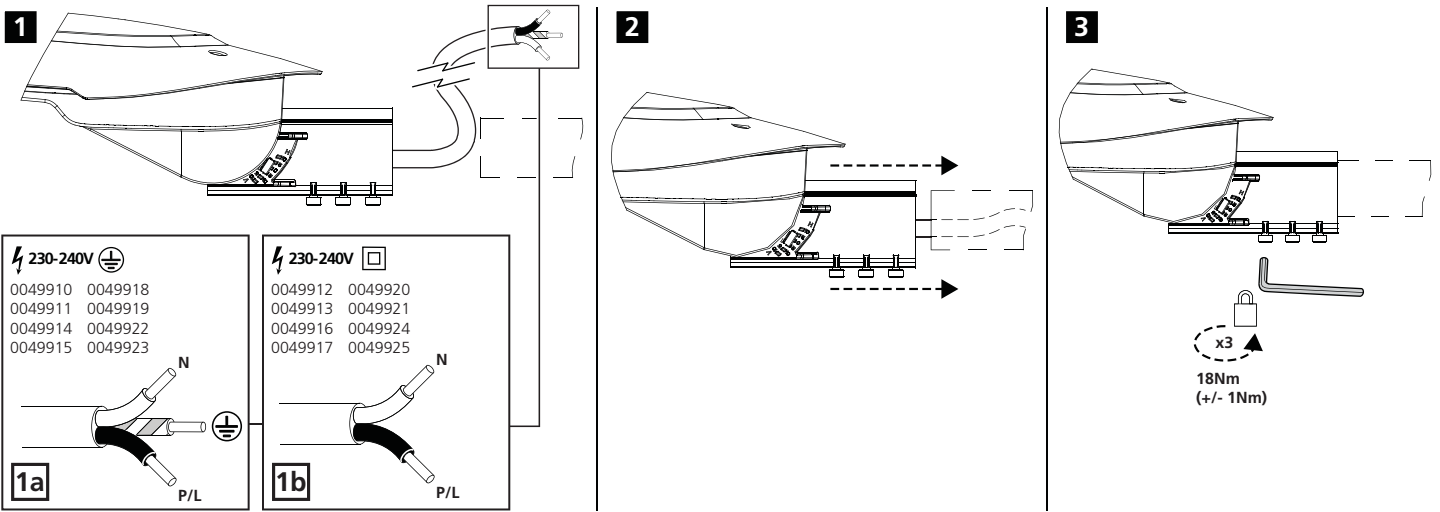

0049910-13 Zodiac SML
 0049914-21 Zodiac MED
 0049922-25 Zodiac LRG

230-240V~ 50/60Hz

Type	L	W	H	Weight	Windage Area	Watts	Mounting Angle	Mounting Height
				Kg	m2	W		
Zodiac SML	646	307	155	6.1	0.048	60	Fixed	6-8 metres
Zodiac MED	834	413	200	10	0.074	80 & 120	adjustable	8-12 metres
Zodiac LRG	992	424	208	13	0.089	200	adjustable	

Horizontal installation

0049914-21 Zodiac MED
 0049922-25 Zodiac LRG

Vertical installation

0049914-21 Zodiac MED
 0049922-25 Zodiac LRG

4 H = Horizontal installation
?

4 V = Vertical installation
?

5

6 H = Horizontal installation