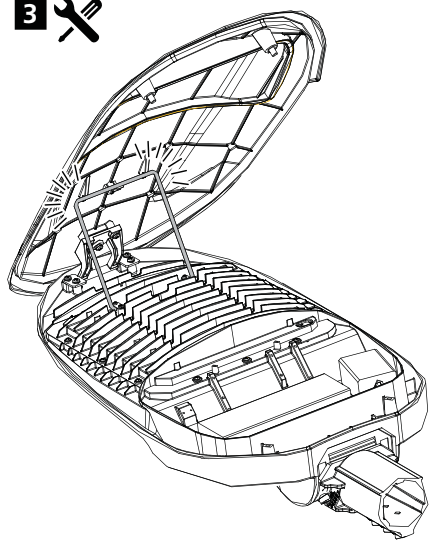

Horizontal installation

0049914-21 Zodiac MED
 0049922-25 Zodiac LRG

Vertical installation

0049914-21 Zodiac MED
 0049922-25 Zodiac LRG

4 H = Horizontal installation
?

4 V = Vertical installation
?

5

6 H = Horizontal installation

?

6 V = Vertical installation

?

1 

2 

3 

If the external flexible cable or cord of the luminaire is damaged, it shall be exclusively replaced by the manufacturer or his service agent or a similar qualified person in order to avoid a hazard.