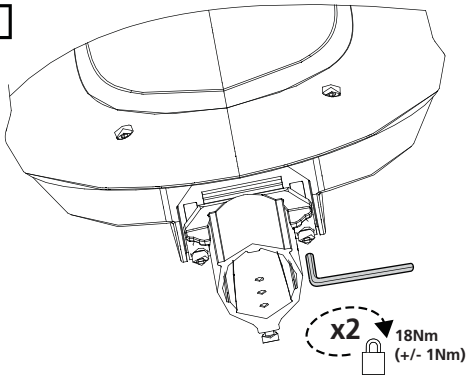

6 H = Horizontal installation

?