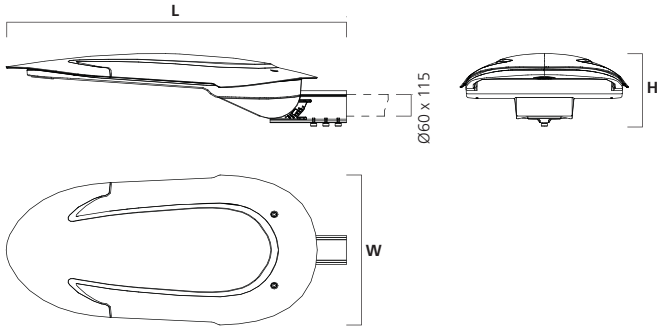

0049910-13 Zodiac SML
 0049914-21 Zodiac MED
 0049922-25 Zodiac LRG

230-240V~ 50/60Hz

Type	L	W	H	Weight	Windage Area	Watts	Mounting Angle	Mounting Height
				Kg	m2	W		
Zodiac SML	646	307	155	6.1	0.048	60	Fixed	6-8 metres
Zodiac MED	834	413	200	10	0.074	80 & 120	adjustable	8-12 metres
Zodiac LRG	992	424	208	13	0.089	200	adjustable	

Horizontal installation

0049914-21 Zodiac MED
 0049922-25 Zodiac LRG

Vertical installation

0049914-21 Zodiac MED
 0049922-25 Zodiac LRG

4 H = Horizontal installation
?

4 V = Vertical installation
?

5

6 H = Horizontal installation