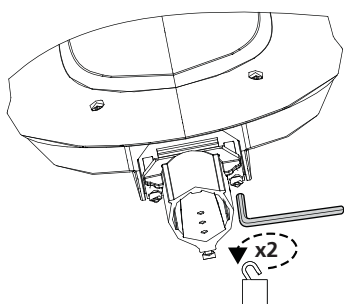

0049910-13 Zodiac SML
 0049914-21 Zodiac MED
 0049922-25 Zodiac LRG

230-240V~ 50/60Hz

Type	L	W	H	Weight	Windage Area	Watts	Mounting Angle	Mounting Height
				Kg	m2	W		
Zodiac SML	646	307	155	6.1	0.048	60	Fixed	6-8 metres
Zodiac MED	834	413	200	10	0.074	80 & 120	adjustable	8-12 metres
Zodiac LRG	992	424	208	13	0.089	200	adjustable	

Horizontal installation

0049914-21 Zodiac MED
 0049922-25 Zodiac LRG

Vertical installation

0049914-21 Zodiac MED
 0049922-25 Zodiac LRG

4 H = Horizontal installation
?

4 V = Vertical installation
?

5

6 H = Horizontal installation

?

6 V = Vertical installation

?

1 

2 

3 

If the external flexible cable or cord of the luminaire is damaged, it shall be exclusively replaced by the manufacturer or his service agent or a similar qualified person in order to avoid a hazard.