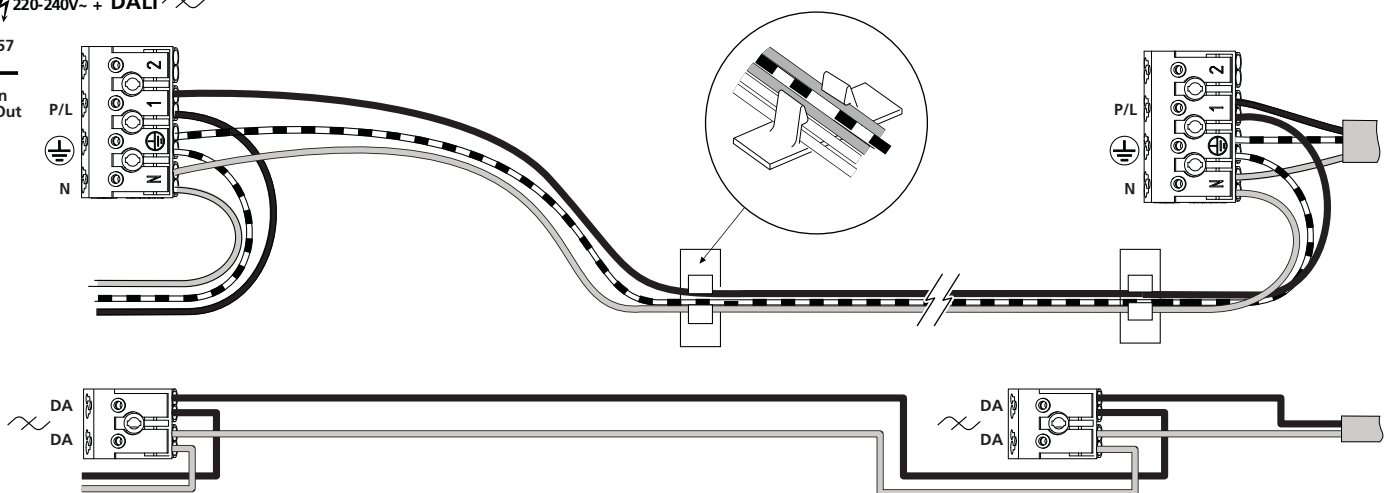

1a ⚡ 220-240V~

0044255
 Loop In
 Loop Out

1b ⚡ 220-240V~ + ⚡

0044256
 Loop In
 Loop Out

1c ⚡ 220-240V~ + DALI ⚡

0044257
 Loop In
 Loop Out

? Continuous Line (Junction 'U')