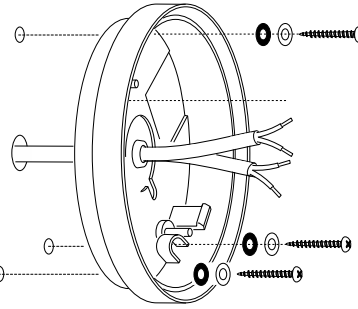

1

2

3

⚡ - 230-240V~ 3 x 0.75mm² Min. 2 x P/L, N.
 DIM - 2 x 0.75mm² Min. +, -
 DALI - 2 x 0.75mm² Min D1, D2.
 MW - 1 x 0.75mm² Min.

4

⚡ ENSURE DRIVER HAS NOT BEEN POWERED FOR AT LEAST 1 (ONE) MINUTE BEFORE CONNECTING LED STRING.

EB Version
 3032920, 21 EB

DA / 1-10V version
 3032851, 52 DB
 3032873, 74 DALI

E3 / E1 version
 3032948, 49 E1
 3032827, 28 E3

DA / 1-10V + E3 / E1 version
 3032956, 57 DB + E1 3032957, 58 DB + E3
 3032964, 65 DALI + E1 3032879, 80 DALI + E3