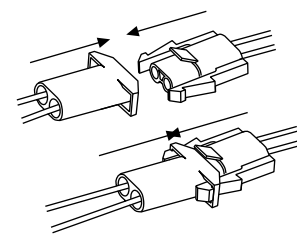

1

2

3

⚡ - 230-240V~ 3 x 0.75mm² Min. 2 x P/L, N.
 DIM - 2 x 0.75mm² Min. +, -
 DALI - 2 x 0.75mm² Min D1, D2.
 MW - 1 x 0.75mm² Min.

4

⚡ ENSURE DRIVER HAS NOT BEEN POWERED FOR AT LEAST 1 (ONE) MINUTE BEFORE CONNECTING LED STRING.

MW version
 3034835, 36 MW

1-10V + MW version
 3034939, 40 DB + MW

5

3032827, 28 3032948, 49
 3032857, 58 3032956, 57
 3032879, 80 3032964, 65

JAN	FEB	MAR	APR
MAY	JUN	JUL	AUG
SEP	OCT	NOV	DEC
2013	2014	2015	2016
2017	2018	2019	2020
2021	2022	2023	2024