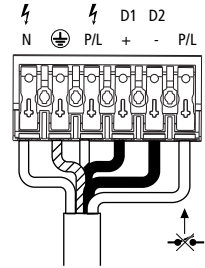

1

2

3

⚡ - 230-240V~ 3 x 0.75mm² Min. 2 x P/L, N.
 DIM - 2 x 0.75mm² Min. +, -
 DALI - 2 x 0.75mm² Min D1, D2.
 MW - 1 x 0.75mm² Min.

4

⚡ ENSURE DRIVER HAS NOT BEEN POWERED FOR AT LEAST 1 (ONE) MINUTE BEFORE CONNECTING LED STRING.

EB Version
 3032920, 21 EB

DA / 1-10V version
 3032851, 52 DB
 3032873, 74 DALI

E3 / E1 version
 3032948, 49 E1
 3032827, 28 E3

DA / 1-10V + E3 / E1 version
 3032956, 57 DB + E1 3032957, 58 DB + E3
 3032964, 65 DALI + E1 3032879, 80 DALI + E3

MW version
 3034835, 36 MW

1-10V + MW version
 3034939, 40 DB + MW

5

3032827, 28 3032948, 49
 3032857, 58 3032956, 57
 3032879, 80 3032964, 65

JAN	FEB	MAR	APR
MAY	JUN	JUL	AUG
SEP	OCT	NOV	DEC
2013	2014	2015	2016
2017	2018	2019	2020
2021	2022	2023	2024