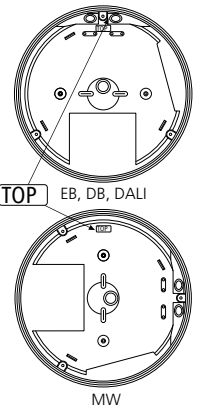

1

2

3

⚡ - 230-240V~ 3 x 0.75mm² Min. 2 x P/L, N.
 DIM - 2 x 0.75mm² Min. +, -
 DALI - 2 x 0.75mm² Min D1, D2.
 MW - 1 x 0.75mm² Min.

4

⚡ ENSURE DRIVER HAS NOT BEEN POWERED FOR AT LEAST 1 (ONE) MINUTE BEFORE CONNECTING LED STRING.

EB Version
 3032920, 21 EB

DA / 1-10V version
 3032851, 52 DB
 3032873, 74 DALI

E3 / E1 version
 3032948, 49 E1
 3032827, 28 E3

DA / 1-10V + E3 / E1 version
 3032956, 57 DB + E1 3032957, 58 DB + E3
 3032964, 65 DALI + E1 3032879, 80 DALI + E3