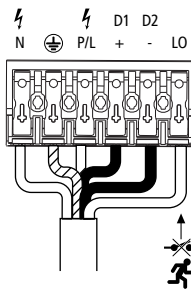

1

2

3

⚡ - 230-240V~ 3 x 0.75mm² Min. 2 x P/L, N.
 DIM - 2 x 0.75mm² Min. +, -
 DALI - 2 x 0.75mm² Min D1, D2.
 MW - 1 x 0.75mm² Min.

4

⚡ ENSURE DRIVER HAS NOT BEEN POWERED FOR AT LEAST 1 (ONE) MINUTE BEFORE CONNECTING LED STRING.

EB Version
 3032920, 21 EB

DA / 1-10V version
 3032851, 52 DB
 3032873, 74 DALI

E3 / E1 version
 3032948, 49 E1
 3032827, 28 E3

DA / 1-10V + E3 / E1 version
 3032956, 57 DB + E1 3032957, 58 DB + E3
 3032964, 65 DALI + E1 3032879, 80 DALI + E3

MW version
 3034835, 36 MW

1-10V + MW version
 3034939, 40 DB + MW

5

3032827, 28 3032948, 49
 3032857, 58 3032956, 57
 3032879, 80 3032964, 65

JAN	FEB	MAR	APR
MAY	JUN	JUL	AUG
SEP	OCT	NOV	DEC
2013	2014	2015	2016
2017	2018	2019	2020
2021	2022	2023	2024