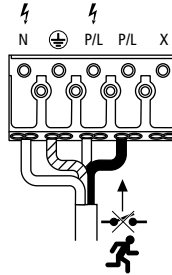

1

2

3

⚡ - 230-240V~ 3 x 0.75mm² Min. 2 x P/L, N.
 DIM - 2 x 0.75mm² Min. +, -
 DALI - 2 x 0.75mm² Min D1, D2.
 MW - 1 x 0.75mm² Min.

4

⚡ ENSURE DRIVER HAS NOT BEEN POWERED FOR AT LEAST 1 (ONE) MINUTE BEFORE CONNECTING LED STRING.

EB Version
 3032920, 21 EB

DA / 1-10V version
 3032851, 52 DB
 3032873, 74 DALI

E3 / E1 version
 3032948, 49 E1
 3032827, 28 E3

DA / 1-10V + E3 / E1 version
 3032956, 57 DB + E1 3032957, 58 DB + E3
 3032964, 65 DALI + E1 3032879, 80 DALI + E3