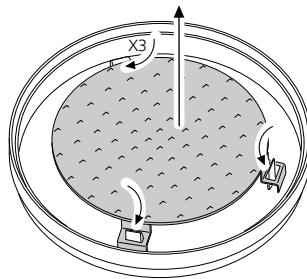

1

2

3

⚡ - 230-240V~ 3 x 0.75mm² Min. 2 x P/L, N.
 DIM - 2 x 0.75mm² Min. +, -
 DALI - 2 x 0.75mm² Min D1, D2.
 MW - 1 x 0.75mm² Min.

4

⚡ ENSURE DRIVER HAS NOT BEEN POWERED FOR AT LEAST 1 (ONE) MINUTE BEFORE CONNECTING LED STRING.