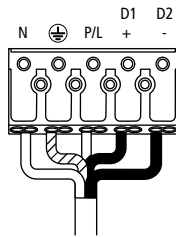

1

2

3

⚡ - 230-240V~ 3 x 0.75mm² Min. 2 x P/L, N.
 DIM - 2 x 0.75mm² Min. +, -
 DALI - 2 x 0.75mm² Min D1, D2.
 MW - 1 x 0.75mm² Min.

4

⚡ ENSURE DRIVER HAS NOT BEEN POWERED FOR AT LEAST 1 (ONE) MINUTE BEFORE CONNECTING LED STRING.

EB Version
 3032920, 21 EB

DA / 1-10V version
 3032851, 52 DB
 3032873, 74 DALI

E3 / E1 version
 3032948, 49 E1
 3032827, 28 E3

DA / 1-10V + E3 / E1 version
 3032956, 57 DB + E1 3032957, 58 DB + E3
 3032964, 65 DALI + E1 3032879, 80 DALI + E3