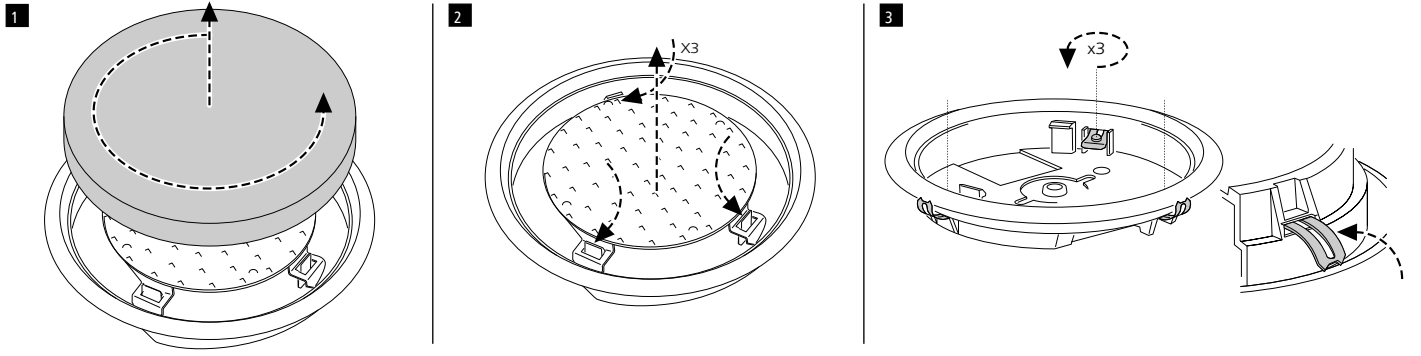

ta 25°C

**6** ⚡ ! ENSURE DRIVER HAS **NOT** BEEN POWERED FOR AT LEAST 1(ONE) MINUTE **BEFORE** CONNECTING LED STRING.

3032919, 20 EB

3032849, 50 DB  
3032871, 72 DALI

3032946, 47 E1  
3032825, 26 E3

3032954, 55 DB E1  
3032855, 56 DB E3