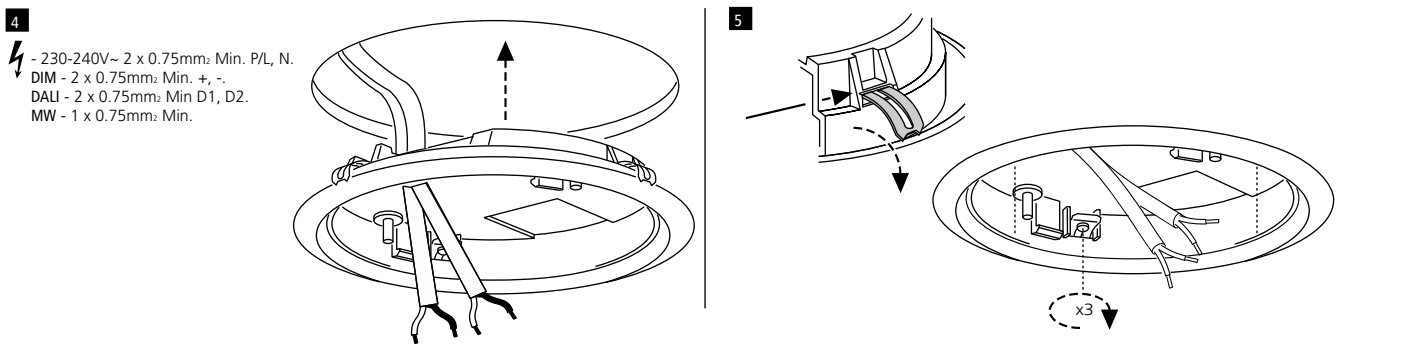

3032819, 20 EB  
3032825, 26 EB E3  
3032849, 50 DB  
3032855, 56 DB E3  
3032871, 72 DALI  
3032877, 78 DALI E3

3034833, 34 EB MW  
3034937, 38 DB MW  
3032946, 47 EB E1  
3032954, 55 DB E1  
3032962, 63 DALI E1

ta 25°C

**6** ⚡ ! ENSURE DRIVER HAS **NOT** BEEN POWERED FOR AT LEAST 1(ONE) MINUTE **BEFORE** CONNECTING LED STRING.

3032919, 20 EB

3032849, 50 DB  
3032871, 72 DALI

3032946, 47 E1  
3032825, 26 E3

3032954, 55 DB E1  
3032855, 56 DB E3

3034833, 34 EB MW

3034937, 38 DB MW

**7** ⚡ 3032825, 26 EB E3  
3032855, 56 DB E3  
3032877, 78 DALI E3

JAN	FEB	MAR	APR
MAY	JUN	JUL	AUG
SEP	OCT	NOV	DEC
2013	2014	2015	2016
2017	2018	2019	2020
2021	2022	2023	2024