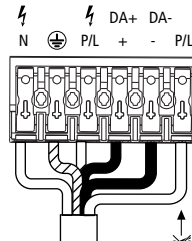

230-240V~ 50/60Hz

ta 25°C

4
 ⚡ - 230-240V~ 2 x 0.75mm² Min. P/L, N.
 DIM - 2 x 0.75mm² Min. +, -.
 DALI - 2 x 0.75mm² Min D1, D2.
 MW - 1 x 0.75mm² Min.

6 ⚡ ! ENSURE DRIVER HAS **NOT** BEEN POWERED FOR AT LEAST 1 (ONE) MINUTE **BEFORE** CONNECTING LED STRING.

⚡ 230-240V~

⚡ 230-240V~ + DALI ~
 ⚡ 230-240V~ + 1-10V

⚡ 230-240V~ + ⚡

⚡ 230-240V~ + DALI ~ + ⚡
 ⚡ 230-240V~ + 1-10V + ⚡

⚡ 230-240V~

⚡ 230-240V~ + 1-10V

7 ⚡

8