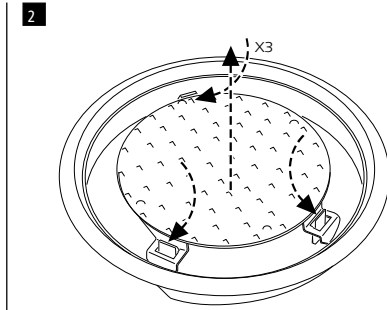

230-240V~ 50/60Hz

ta 25°C

4
 ⚡ - 230-240V~ 2 x 0.75mm² Min. P/L, N.
 DIM - 2 x 0.75mm² Min. +, -.
 DALI - 2 x 0.75mm² Min D1, D2.
 MW - 1 x 0.75mm² Min.

6 ⚡ ! ENSURE DRIVER HAS **NOT** BEEN POWERED FOR AT LEAST 1 (ONE) MINUTE **BEFORE** CONNECTING LED STRING.