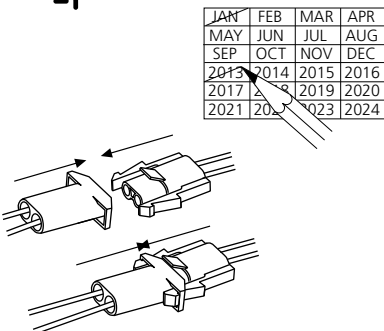

230-240V~ 50/60Hz

ta 25°C

4
 ⚡ - 230-240V~ 2 x 0.75mm² Min. P/L, N.
 DIM - 2 x 0.75mm² Min. +, -.
 DALI - 2 x 0.75mm² Min D1, D2.
 MW - 1 x 0.75mm² Min.

6 ⚡ ! ENSURE DRIVER HAS **NOT** BEEN POWERED FOR AT LEAST 1 (ONE) MINUTE **BEFORE** CONNECTING LED STRING.

⚡ 230-240V~

⚡ 230-240V~ + DALI ~
 ⚡ 230-240V~ + 1-10V

⚡ 230-240V~ + ⚡

⚡ 230-240V~ + DALI ~ + ⚡
 ⚡ 230-240V~ + 1-10V + ⚡

⚡ 230-240V~

⚡ 230-240V~ + 1-10V

7 ⚡

8