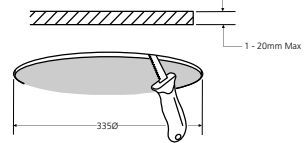

230-240V~ 50/60Hz

ta 25°C

4
 ⚡ - 230-240V~ 2 x 0.75mm² Min. P/L, N.
 DIM - 2 x 0.75mm² Min. +, -.
 DALI - 2 x 0.75mm² Min D1, D2.
 MW - 1 x 0.75mm² Min.

6 ⚡ ! ENSURE DRIVER HAS **NOT** BEEN POWERED FOR AT LEAST 1 (ONE) MINUTE **BEFORE** CONNECTING LED STRING.