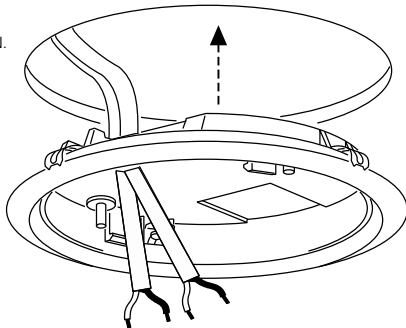

230-240V~ 50/60Hz

ta 25°C

4
 ⚡ - 230-240V~ 2 x 0.75mm² Min. P/L, N.
 DIM - 2 x 0.75mm² Min. +, -.
 DALI - 2 x 0.75mm² Min D1, D2.
 MW - 1 x 0.75mm² Min.

6 ⚡ ! ENSURE DRIVER HAS **NOT** BEEN POWERED FOR AT LEAST 1 (ONE) MINUTE **BEFORE** CONNECTING LED STRING.