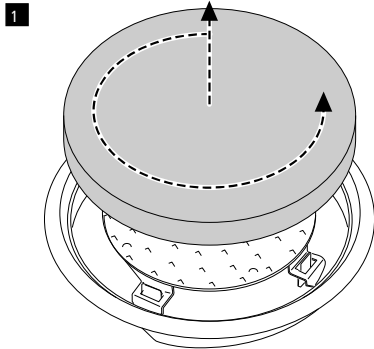

230-240V~ 50/60Hz

ta 25°C

4
 ⚡ - 230-240V~ 2 x 0.75mm² Min. P/L, N.
 DIM - 2 x 0.75mm² Min. +, -.
 DALI - 2 x 0.75mm² Min D1, D2.
 MW - 1 x 0.75mm² Min.

6 ⚡ ! ENSURE DRIVER HAS **NOT** BEEN POWERED FOR AT LEAST 1 (ONE) MINUTE **BEFORE** CONNECTING LED STRING.