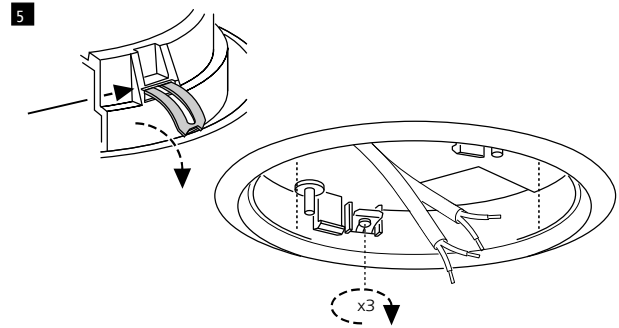

230-240V~ 50/60Hz

ta 25°C

4
 ⚡ - 230-240V~ 2 x 0.75mm² Min. P/L, N.
 DIM - 2 x 0.75mm² Min. +, -.
 DALI - 2 x 0.75mm² Min D1, D2.
 MW - 1 x 0.75mm² Min.

6 ⚡ ! ENSURE DRIVER HAS **NOT** BEEN POWERED FOR AT LEAST 1 (ONE) MINUTE **BEFORE** CONNECTING LED STRING.