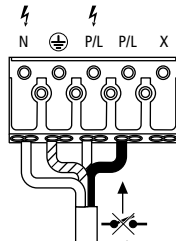

230-240V~ 50/60Hz

ta 25°C

4
 ⚡ - 230-240V~ 2 x 0.75mm² Min. P/L, N.
 DIM - 2 x 0.75mm² Min. +, -.
 DALI - 2 x 0.75mm² Min D1, D2.
 MW - 1 x 0.75mm² Min.

6 ⚡ ! ENSURE DRIVER HAS **NOT** BEEN POWERED FOR AT LEAST 1 (ONE) MINUTE **BEFORE** CONNECTING LED STRING.

⚡ 230-240V~

⚡ 230-240V~ + DALI ~
 ⚡ 230-240V~ + 1-10V

⚡ 230-240V~ + ⚡

⚡ 230-240V~ + DALI ~ + ⚡
 ⚡ 230-240V~ + 1-10V + ⚡

⚡ 230-240V~

⚡ 230-240V~ + 1-10V

7 ⚡

8