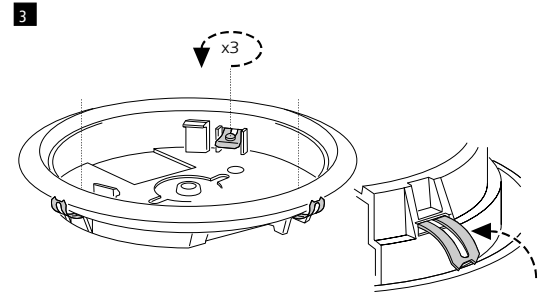

230-240V~ 50/60Hz

ta 25°C

4
 ⚡ - 230-240V~ 2 x 0.75mm² Min. P/L, N.
 DIM - 2 x 0.75mm² Min. +, -.
 DALI - 2 x 0.75mm² Min D1, D2.
 MW - 1 x 0.75mm² Min.

6 ⚡ ! ENSURE DRIVER HAS **NOT** BEEN POWERED FOR AT LEAST 1 (ONE) MINUTE **BEFORE** CONNECTING LED STRING.