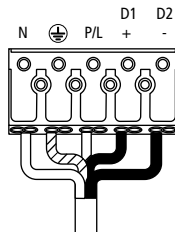

230-240V~ 50/60Hz

ta 25°C

4
 ⚡ - 230-240V~ 2 x 0.75mm² Min. P/L, N.
 DIM - 2 x 0.75mm² Min. +, -.
 DALI - 2 x 0.75mm² Min D1, D2.
 MW - 1 x 0.75mm² Min.

6 ⚡ ! ENSURE DRIVER HAS **NOT** BEEN POWERED FOR AT LEAST 1 (ONE) MINUTE **BEFORE** CONNECTING LED STRING.

⚡ 230-240V~

⚡ 230-240V~ + DALI ~
 ⚡ 230-240V~ + 1-10V

⚡ 230-240V~ + ⚡

⚡ 230-240V~ + DALI ~ + ⚡
 ⚡ 230-240V~ + 1-10V + ⚡

⚡ 230-240V~

⚡ 230-240V~ + 1-10V

7 ⚡

8