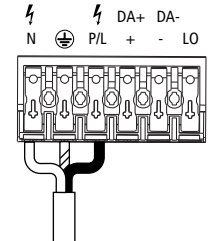

230-240V~ 50/60Hz

ta 25°C

4
 ⚡ - 230-240V~ 2 x 0.75mm² Min. P/L, N.
 DIM - 2 x 0.75mm² Min. +, -.
 DALI - 2 x 0.75mm² Min D1, D2.
 MW - 1 x 0.75mm² Min.

6 ⚡ ! ENSURE DRIVER HAS **NOT** BEEN POWERED FOR AT LEAST 1 (ONE) MINUTE **BEFORE** CONNECTING LED STRING.

⚡ 230-240V~

⚡ 230-240V~ + DALI ~
 ⚡ 230-240V~ + 1-10V

⚡ 230-240V~ + ⚡

⚡ 230-240V~ + DALI ~ + ⚡
 ⚡ 230-240V~ + 1-10V + ⚡

⚡ 230-240V~

⚡ 230-240V~ + 1-10V

7 ⚡

8