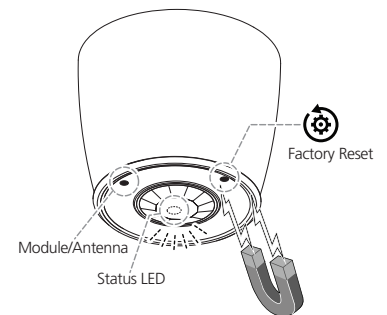

HBR29/SV/RH

1a

HBIR29/SV/RH

(Radial)

h	2.5m	6m	8m	10m	11m	12m
Ø	3m	3m	3m	4m	4m	4m

(Tangential)

h	2.5m	6m	8m	10m	11m	12m
Ø	7m	14m	20m	26m	28m	30m

1b

HBIR29/SV/RH

(Radial)

h	10m	11m	12m	13m	14m	15m	20m
Ø	15m	15m	14m	14m	12m	12m	12m

(Tangential)

h	10m	11m	12m	13m	14m	15m	20m
Ø	21m	29m	34m	35m	37m	40m	30m

2

h	d
6m	≤3.6m
10m	≤6.0m
14m	≤8.4m
17m	≤10.0m

	⚡ ?ms	⌚ ?ms	💡 ?ms	⚙️ ?ms
Status LED (blinking Sequence)				
HBIR29/SV/RH Unprovisioned	30ms ON		300ms OFF	
HBIR29/SV/RH Provisioned	15ms ON		2,000ms OFF	
Factory reset	500ms ON		1,000ms OFF	
Factory reset (initial burst)	100ms ON		1,000ms OFF	
MESH package received	30ms ON		50ms OFF	
Attention (from network)	500ms ON		500ms OFF	