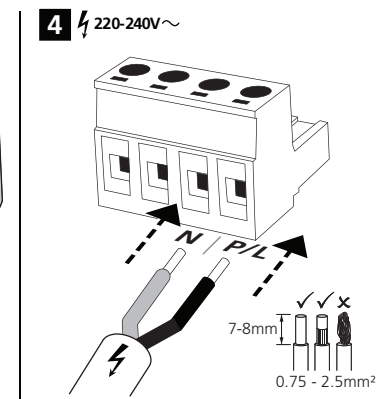

HBR29/SV/RH

1a

HBIR29/SV/RH

(Radial)

h	2.5m	6m	8m	10m	11m	12m
Ø	3m	3m	3m	4m	4m	4m

(Tangential)

h	2.5m	6m	8m	10m	11m	12m
Ø	7m	14m	20m	26m	28m	30m

1b

HBIR29/SV/RH

(Radial)

h	10m	11m	12m	13m	14m	15m	20m
Ø	15m	15m	14m	14m	12m	12m	12m

(Tangential)

h	10m	11m	12m	13m	14m	15m	20m
Ø	21m	29m	34m	35m	37m	40m	30m

2

h	d
6m	≤3.6m
10m	≤6.0m
14m	≤8.4m
17m	≤10.0m

	⚡ ?ms	⌚ ?ms	💡 ?ms	⚙️ ?ms
Status LED (blinking Sequence)				
HBIR29/SV/RH Unprovisioned	30ms ON		300ms OFF	
HBIR29/SV/RH Provisioned	15ms ON		2,000ms OFF	
Factory reset	500ms ON		1,000ms OFF	
Factory reset (initial burst)	100ms ON		1,000ms OFF	
MESH package received	30ms ON		50ms OFF	
Attention (from network)	500ms ON		500ms OFF	