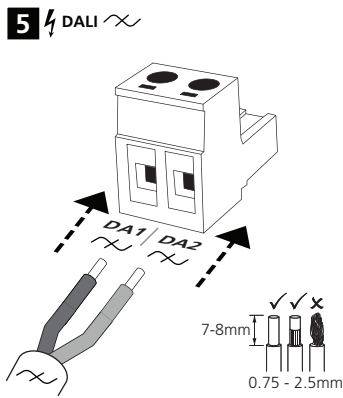

HBR29/SV/RH

1a

HBIR29/SV/RH

(Radial)

h	2.5m	6m	8m	10m	11m	12m
Ø	3m	3m	3m	4m	4m	4m

(Tangential)

h	2.5m	6m	8m	10m	11m	12m
Ø	7m	14m	20m	26m	28m	30m

1b

HBIR29/SV/RH

(Radial)

h	10m	11m	12m	13m	14m	15m	20m
Ø	15m	15m	14m	14m	12m	12m	12m

(Tangential)

h	10m	11m	12m	13m	14m	15m	20m
Ø	21m	29m	34m	35m	37m	40m	30m

2

h	d
6m	≤3.6m
10m	≤6.0m
14m	≤8.4m
17m	≤10.0m

	⚡ ?ms	⌚ ?ms	💡 ?ms	⚙️ ?ms
Status LED (blinking Sequence)				
HBIR29/SV/RH Unprovisioned	30ms ON		300ms OFF	
HBIR29/SV/RH Provisioned	15ms ON		2,000ms OFF	
Factory reset	500ms ON		1,000ms OFF	
Factory reset (initial burst)	100ms ON		1,000ms OFF	
MESH package received	30ms ON		50ms OFF	
Attention (from network)	500ms ON		500ms OFF	