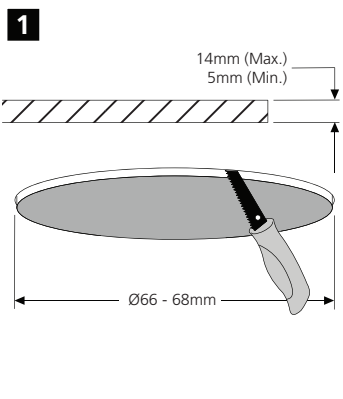

HBR29/SV/RH

1a

HBIR29/SV/RH

(Radial)

h	2.5m	6m	8m	10m	11m	12m
Ø	3m	3m	3m	4m	4m	4m

(Tangential)

h	2.5m	6m	8m	10m	11m	12m
Ø	7m	14m	20m	26m	28m	30m

1b

HBIR29/SV/RH

(Radial)

h	10m	11m	12m	13m	14m	15m	20m
Ø	15m	15m	14m	14m	12m	12m	12m

(Tangential)

h	10m	11m	12m	13m	14m	15m	20m
Ø	21m	29m	34m	35m	37m	40m	30m

2

h	d
6m	≤3.6m
10m	≤6.0m
14m	≤8.4m
17m	≤10.0m

	⚡ ?ms	⌚ ?ms	💡 ?ms	⚙️ ?ms
Status LED (blinking Sequence)				
HBIR29/SV/RH Unprovisioned	30ms ON		300ms OFF	
HBIR29/SV/RH Provisioned	15ms ON		2,000ms OFF	
Factory reset	500ms ON		1,000ms OFF	
Factory reset (initial burst)	100ms ON		1,000ms OFF	
MESH package received	30ms ON		50ms OFF	
Attention (from network)	500ms ON		500ms OFF	