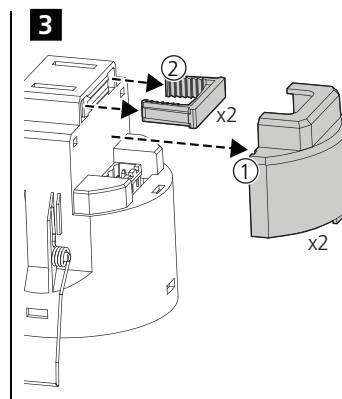

HBR29/SV/RH

1a

HBIR29/SV/RH

(Radial)

h	2.5m	6m	8m	10m	11m	12m
Ø	3m	3m	3m	4m	4m	4m

(Tangential)

h	2.5m	6m	8m	10m	11m	12m
Ø	7m	14m	20m	26m	28m	30m

1b

HBIR29/SV/RH

(Radial)

h	10m	11m	12m	13m	14m	15m	20m
Ø	15m	15m	14m	14m	12m	12m	12m

(Tangential)

h	10m	11m	12m	13m	14m	15m	20m
Ø	21m	29m	34m	35m	37m	40m	30m

2

h	d
6m	≤3.6m
10m	≤6.0m
14m	≤8.4m
17m	≤10.0m

	⚡ ?ms	⌚ ?ms	💡 ?ms	⚙️ ?ms
Status LED (blinking Sequence)				
HBIR29/SV/RH Unprovisioned	30ms ON		300ms OFF	
HBIR29/SV/RH Provisioned	15ms ON		2,000ms OFF	
Factory reset	500ms ON		1,000ms OFF	
Factory reset (initial burst)	100ms ON		1,000ms OFF	
MESH package received	30ms ON		50ms OFF	
Attention (from network)	500ms ON		500ms OFF	