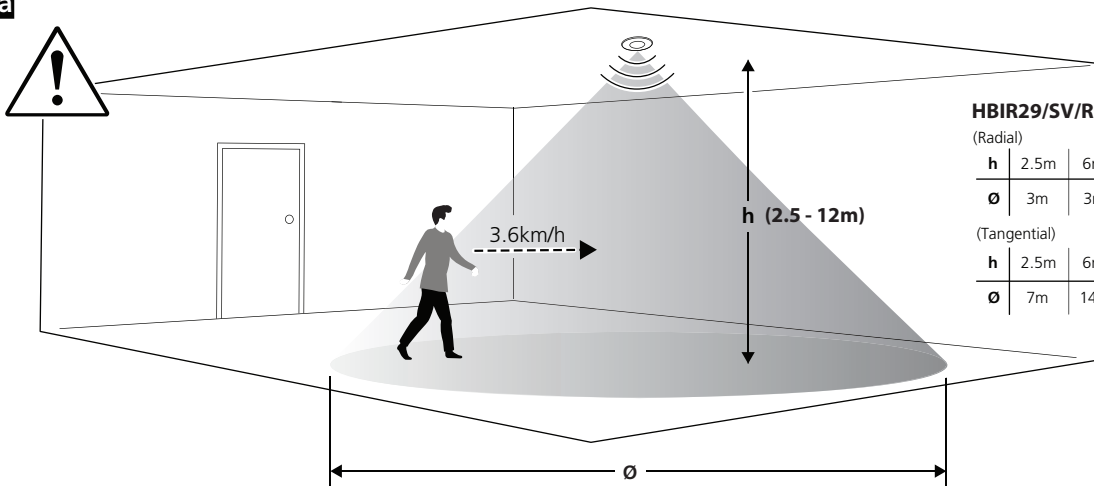

HBR29/SV/RH

1a

HBIR29/SV/RH

(Radial)

h	2.5m	6m	8m	10m	11m	12m
Ø	3m	3m	3m	4m	4m	4m

(Tangential)

h	2.5m	6m	8m	10m	11m	12m
Ø	7m	14m	20m	26m	28m	30m

1b

HBIR29/SV/RH

(Radial)

h	10m	11m	12m	13m	14m	15m	20m
Ø	15m	15m	14m	14m	12m	12m	12m

(Tangential)

h	10m	11m	12m	13m	14m	15m	20m
Ø	21m	29m	34m	35m	37m	40m	30m

2

h	d
6m	≤3.6m
10m	≤6.0m
14m	≤8.4m
17m	≤10.0m

	⚡ ?ms	⌚ ?ms	💡 ?ms	⚙️ ?ms
Status LED (blinking Sequence)				
HBIR29/SV/RH Unprovisioned	30ms ON		300ms OFF	
HBIR29/SV/RH Provisioned	15ms ON		2,000ms OFF	
Factory reset	500ms ON		1,000ms OFF	
Factory reset (initial burst)	100ms ON		1,000ms OFF	
MESH package received	30ms ON		50ms OFF	
Attention (from network)	500ms ON		500ms OFF	