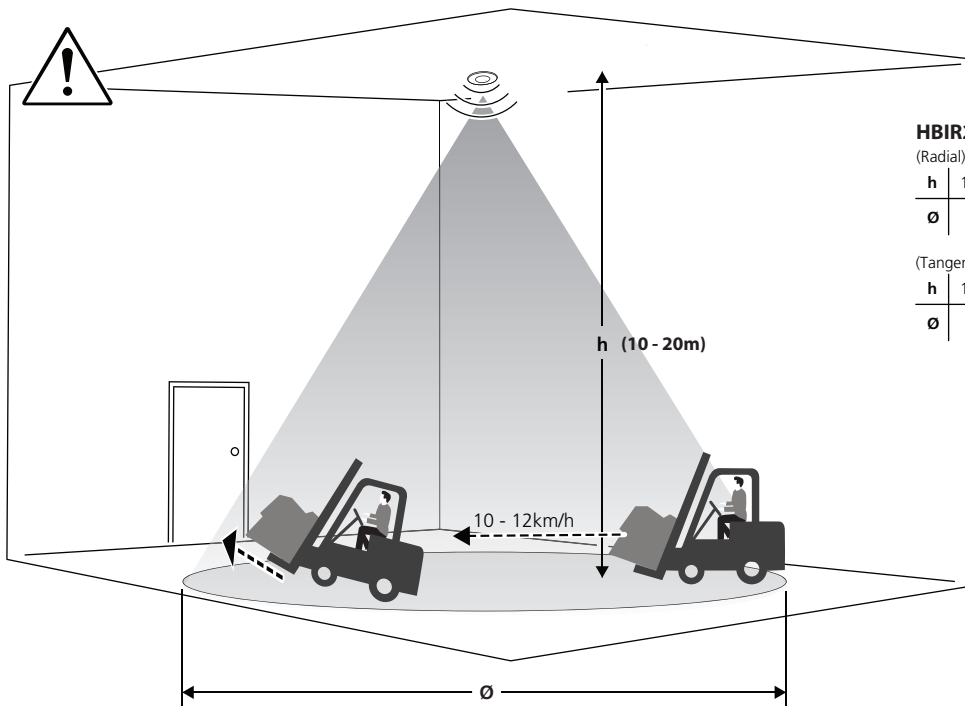

HBR29/SV/RH

1a

HBIR29/SV/RH

(Radial)

h	2.5m	6m	8m	10m	11m	12m
Ø	3m	3m	3m	4m	4m	4m

(Tangential)

h	2.5m	6m	8m	10m	11m	12m
Ø	7m	14m	20m	26m	28m	30m

1b

HBIR29/SV/RH

(Radial)

h	10m	11m	12m	13m	14m	15m	20m
Ø	15m	15m	14m	14m	12m	12m	12m

(Tangential)

h	10m	11m	12m	13m	14m	15m	20m
Ø	21m	29m	34m	35m	37m	40m	30m

2

h	d
6m	≤3.6m
10m	≤6.0m
14m	≤8.4m
17m	≤10.0m

	⚡ ?ms	⌚ ?ms	💡 ?ms	⚙️ ?ms
Status LED (blinking Sequence)				
HBIR29/SV/RH Unprovisioned	30ms ON		300ms OFF	
HBIR29/SV/RH Provisioned	15ms ON		2,000ms OFF	
Factory reset	500ms ON		1,000ms OFF	
Factory reset (initial burst)	100ms ON		1,000ms OFF	
MESH package received	30ms ON		50ms OFF	
Attention (from network)	500ms ON		500ms OFF	