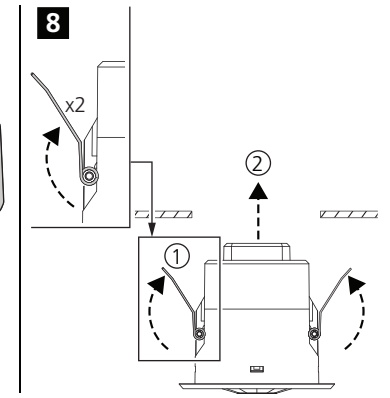

HBR29/SV/RH

1a

HBIR29/SV/RH

(Radial)

h	2.5m	6m	8m	10m	11m	12m
Ø	3m	3m	3m	4m	4m	4m

(Tangential)

h	2.5m	6m	8m	10m	11m	12m
Ø	7m	14m	20m	26m	28m	30m

1b

HBIR29/SV/RH

(Radial)

h	10m	11m	12m	13m	14m	15m	20m
Ø	15m	15m	14m	14m	12m	12m	12m

(Tangential)

h	10m	11m	12m	13m	14m	15m	20m
Ø	21m	29m	34m	35m	37m	40m	30m

2

h	d
6m	≤3.6m
10m	≤6.0m
14m	≤8.4m
17m	≤10.0m

	⚡ ?ms	⌚ ?ms	💡 ?ms	⚙️ ?ms
Status LED (blinking Sequence)				
HBIR29/SV/RH Unprovisioned	30ms ON		300ms OFF	
HBIR29/SV/RH Provisioned	15ms ON		2,000ms OFF	
Factory reset	500ms ON		1,000ms OFF	
Factory reset (initial burst)	100ms ON		1,000ms OFF	
MESH package received	30ms ON		50ms OFF	
Attention (from network)	500ms ON		500ms OFF	