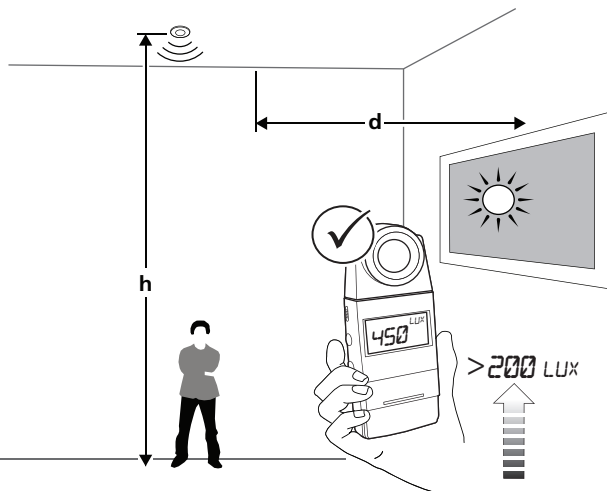

HBIR29/SV/RH

(Radial)

h	10m	11m	12m	13m	14m	15m	20m
Ø	15m	15m	14m	14m	12m	12m	12m

(Tangential)

h	10m	11m	12m	13m	14m	15m	20m
Ø	21m	29m	34m	35m	37m	40m	30m

2

h	d
6m	≤3.6m
10m	≤6.0m
14m	≤8.4m
17m	≤10.0m

	⚡ ?ms	⌚ ?ms	💡 ?ms	⚙️ ?ms
Status LED (blinking Sequence)				
HBIR29/SV/RH Unprovisioned	30ms ON		300ms OFF	
HBIR29/SV/RH Provisioned	15ms ON		2,000ms OFF	
Factory reset	500ms ON		1,000ms OFF	
Factory reset (initial burst)	100ms ON		1,000ms OFF	
MESH package received	30ms ON		50ms OFF	
Attention (from network)	500ms ON		500ms OFF	