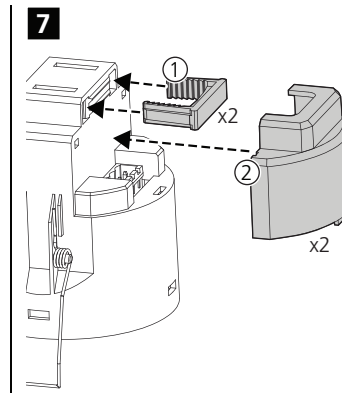

HBR29/SV/RH

1a

HBIR29/SV/RH

(Radial)

h	2.5m	6m	8m	10m	11m	12m
Ø	3m	3m	3m	4m	4m	4m

(Tangential)

h	2.5m	6m	8m	10m	11m	12m
Ø	7m	14m	20m	26m	28m	30m

1b

HBIR29/SV/RH

(Radial)

h	10m	11m	12m	13m	14m	15m	20m
Ø	15m	15m	14m	14m	12m	12m	12m

(Tangential)

h	10m	11m	12m	13m	14m	15m	20m
Ø	21m	29m	34m	35m	37m	40m	30m

2

h	d
6m	≤3.6m
10m	≤6.0m
14m	≤8.4m
17m	≤10.0m

	⚡ ?ms	⌚ ?ms	💡 ?ms	⚙️ ?ms
Status LED (blinking Sequence)				
HBIR29/SV/RH Unprovisioned	30ms ON		300ms OFF	
HBIR29/SV/RH Provisioned	15ms ON		2,000ms OFF	
Factory reset	500ms ON		1,000ms OFF	
Factory reset (initial burst)	100ms ON		1,000ms OFF	
MESH package received	30ms ON		50ms OFF	
Attention (from network)	500ms ON		500ms OFF	