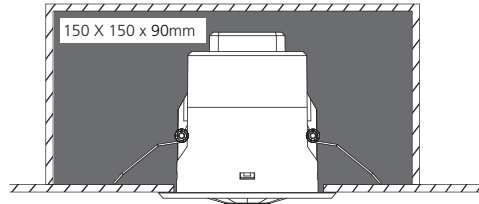

HBR29/SV/RH

1a

HBIR29/SV/RH

(Radial)

h	2.5m	6m	8m	10m	11m	12m
Ø	3m	3m	3m	4m	4m	4m

(Tangential)

h	2.5m	6m	8m	10m	11m	12m
Ø	7m	14m	20m	26m	28m	30m

1b

HBIR29/SV/RH

(Radial)

h	10m	11m	12m	13m	14m	15m	20m
Ø	15m	15m	14m	14m	12m	12m	12m

(Tangential)

h	10m	11m	12m	13m	14m	15m	20m
Ø	21m	29m	34m	35m	37m	40m	30m

2

h	d
6m	≤3.6m
10m	≤6.0m
14m	≤8.4m
17m	≤10.0m

	⚡ ?ms	⌚ ?ms	💡 ?ms	⚙️ ?ms
Status LED (blinking Sequence)				
HBIR29/SV/RH Unprovisioned	30ms ON		300ms OFF	
HBIR29/SV/RH Provisioned	15ms ON		2,000ms OFF	
Factory reset	500ms ON		1,000ms OFF	
Factory reset (initial burst)	100ms ON		1,000ms OFF	
MESH package received	30ms ON		50ms OFF	
Attention (from network)	500ms ON		500ms OFF	