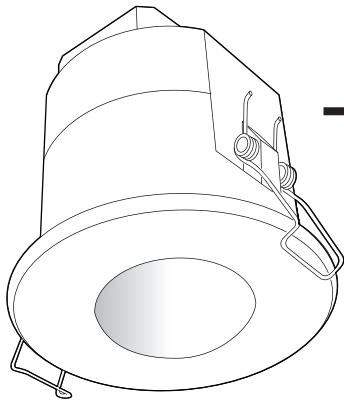

HBR29/SV/RH

1a

HBIR29/SV/RH

(Radial)

h	2.5m	6m	8m	10m	11m	12m
Ø	3m	3m	3m	4m	4m	4m

(Tangential)

h	2.5m	6m	8m	10m	11m	12m
Ø	7m	14m	20m	26m	28m	30m

1b

HBIR29/SV/RH

(Radial)

h	10m	11m	12m	13m	14m	15m	20m
Ø	15m	15m	14m	14m	12m	12m	12m

(Tangential)

h	10m	11m	12m	13m	14m	15m	20m
Ø	21m	29m	34m	35m	37m	40m	30m

2

h	d
6m	≤3.6m
10m	≤6.0m
14m	≤8.4m
17m	≤10.0m

	⚡ ?ms	⌚ ?ms	💡 ?ms	⚙️ ?ms
Status LED (blinking Sequence)				
HBIR29/SV/RH Unprovisioned	30ms ON		300ms OFF	
HBIR29/SV/RH Provisioned	15ms ON		2,000ms OFF	
Factory reset	500ms ON		1,000ms OFF	
Factory reset (initial burst)	100ms ON		1,000ms OFF	
MESH package received	30ms ON		50ms OFF	
Attention (from network)	500ms ON		500ms OFF	