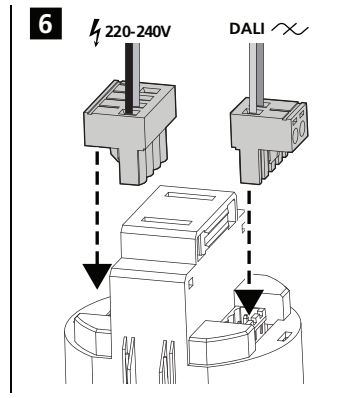

HBR29/SV/RH

1a

HBIR29/SV/RH

(Radial)

h	2.5m	6m	8m	10m	11m	12m
Ø	3m	3m	3m	4m	4m	4m

(Tangential)

h	2.5m	6m	8m	10m	11m	12m
Ø	7m	14m	20m	26m	28m	30m

1b

HBIR29/SV/RH

(Radial)

h	10m	11m	12m	13m	14m	15m	20m
Ø	15m	15m	14m	14m	12m	12m	12m

(Tangential)

h	10m	11m	12m	13m	14m	15m	20m
Ø	21m	29m	34m	35m	37m	40m	30m

2

h	d
6m	≤3.6m
10m	≤6.0m
14m	≤8.4m
17m	≤10.0m

	⚡ ?ms	⌚ ?ms	💡 ?ms	⚙️ ?ms
Status LED (blinking Sequence)				
HBIR29/SV/RH Unprovisioned	30ms ON		300ms OFF	
HBIR29/SV/RH Provisioned	15ms ON		2,000ms OFF	
Factory reset	500ms ON		1,000ms OFF	
Factory reset (initial burst)	100ms ON		1,000ms OFF	
MESH package received	30ms ON		50ms OFF	
Attention (from network)	500ms ON		500ms OFF	