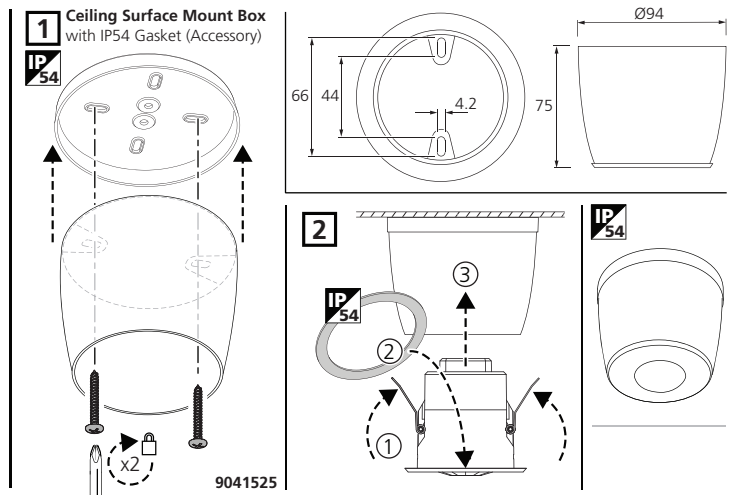

HBR29/SV/RH

1a

HBIR29/SV/RH

(Radial)

h	2.5m	6m	8m	10m	11m	12m
Ø	3m	3m	3m	4m	4m	4m

(Tangential)

h	2.5m	6m	8m	10m	11m	12m
Ø	7m	14m	20m	26m	28m	30m

1b

HBIR29/SV/RH

(Radial)

h	10m	11m	12m	13m	14m	15m	20m
Ø	15m	15m	14m	14m	12m	12m	12m

(Tangential)

h	10m	11m	12m	13m	14m	15m	20m
Ø	21m	29m	34m	35m	37m	40m	30m

2

h	d
6m	≤3.6m
10m	≤6.0m
14m	≤8.4m
17m	≤10.0m

	⚡ ?ms	⌚ ?ms	💡 ?ms	⚙️ ?ms
Status LED (blinking Sequence)				
HBIR29/SV/RH Unprovisioned	30ms ON		300ms OFF	
HBIR29/SV/RH Provisioned	15ms ON		2,000ms OFF	
Factory reset	500ms ON		1,000ms OFF	
Factory reset (initial burst)	100ms ON		1,000ms OFF	
MESH package received	30ms ON		50ms OFF	
Attention (from network)	500ms ON		500ms OFF	