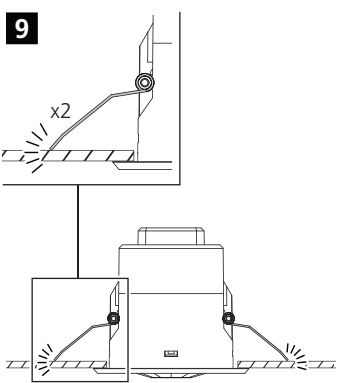

HBR29/SV/RH

1a

HBIR29/SV/RH

(Radial)

h	2.5m	6m	8m	10m	11m	12m
Ø	3m	3m	3m	4m	4m	4m

(Tangential)

h	2.5m	6m	8m	10m	11m	12m
Ø	7m	14m	20m	26m	28m	30m

1b

HBIR29/SV/RH

(Radial)

h	10m	11m	12m	13m	14m	15m	20m
Ø	15m	15m	14m	14m	12m	12m	12m

(Tangential)

h	10m	11m	12m	13m	14m	15m	20m
Ø	21m	29m	34m	35m	37m	40m	30m

2

h	d
6m	≤3.6m
10m	≤6.0m
14m	≤8.4m
17m	≤10.0m

	⚡ ?ms	⌚ ?ms	💡 ?ms	⚙️ ?ms
Status LED (blinking Sequence)				
HBIR29/SV/RH Unprovisioned	30ms ON		300ms OFF	
HBIR29/SV/RH Provisioned	15ms ON		2,000ms OFF	
Factory reset	500ms ON		1,000ms OFF	
Factory reset (initial burst)	100ms ON		1,000ms OFF	
MESH package received	30ms ON		50ms OFF	
Attention (from network)	500ms ON		500ms OFF	