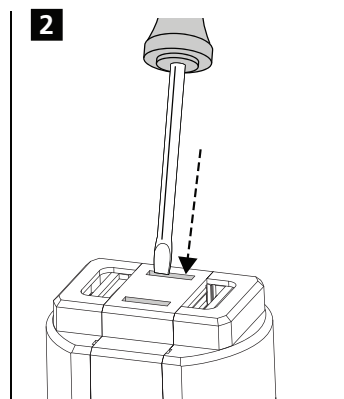

HBR29/SV/RH

1a

HBIR29/SV/RH

(Radial)

h	2.5m	6m	8m	10m	11m	12m
Ø	3m	3m	3m	4m	4m	4m

(Tangential)

h	2.5m	6m	8m	10m	11m	12m
Ø	7m	14m	20m	26m	28m	30m

1b

HBIR29/SV/RH

(Radial)

h	10m	11m	12m	13m	14m	15m	20m
Ø	15m	15m	14m	14m	12m	12m	12m

(Tangential)

h	10m	11m	12m	13m	14m	15m	20m
Ø	21m	29m	34m	35m	37m	40m	30m

2

h	d
6m	≤3.6m
10m	≤6.0m
14m	≤8.4m
17m	≤10.0m

	⚡ ?ms	⌚ ?ms	💡 ?ms	⚙️ ?ms
Status LED (blinking Sequence)				
HBIR29/SV/RH Unprovisioned	30ms ON		300ms OFF	
HBIR29/SV/RH Provisioned	15ms ON		2,000ms OFF	
Factory reset	500ms ON		1,000ms OFF	
Factory reset (initial burst)	100ms ON		1,000ms OFF	
MESH package received	30ms ON		50ms OFF	
Attention (from network)	500ms ON		500ms OFF	