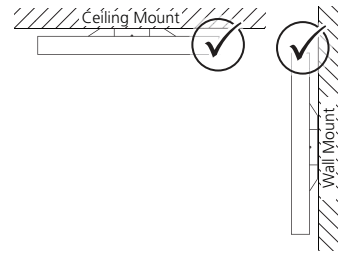

	A	B	C
Colossal 400	60	93	Ø400
Colossal 600	60	93	Ø604

1 Colossal Surface Mounted

2 ⚡ 220-240V

3