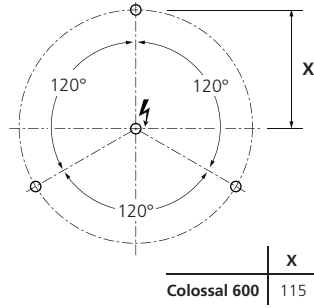

	A	B	C
Colossal 400	60	93	Ø400
Colossal 600	60	93	Ø604

1 Colossal Surface Mounted

2 ⚡ 220-240V

3