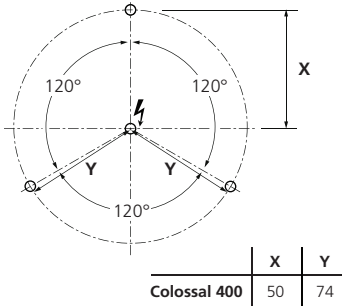

	A	B	C
Colossal 400	60	93	Ø400
Colossal 600	60	93	Ø604

1 Colossal Surface Mounted

2 ⚡ 220-240V

3