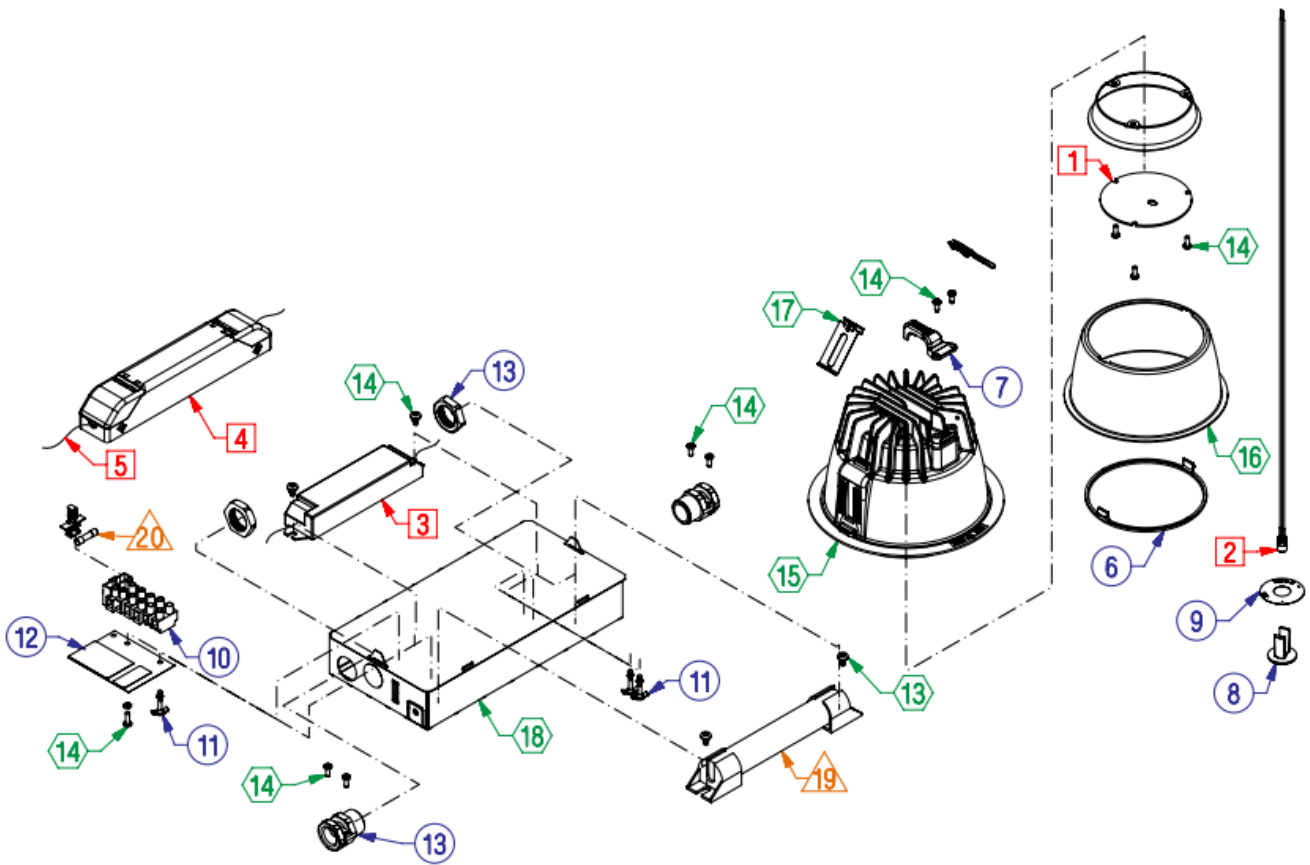

- | | | | |
|--|--|---|---|
| <p>WEEE Recyclables</p> <ul style="list-style-type: none"> 1. LED assembly 2. EM. LED assembly 3. Invertor 4. Driver 5. Electrical wiring assembly | <p>PLASTIC Recyclables</p> <ul style="list-style-type: none"> 6. Diffuser 7. Cable clamp 8. LED holder 9. LED indicator 10. Terminal block 11. Pin 12. Insulator 13. Cable gland assembly | <p>METAL Recyclables</p> <ul style="list-style-type: none"> 14. Screw 15. Housing 16. Reflector 17. Spring clip 18. EM. gearbox | <p>OTHER Recyclables</p> <ul style="list-style-type: none"> 19. Battery 20. Fuse |
|--|--|---|---|

Components may vary