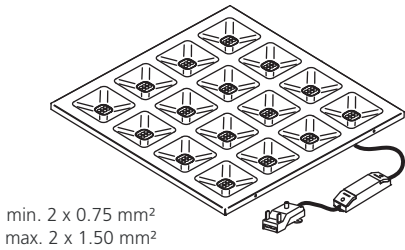

1 ⚡ 220-240V~ + □

2

3

4 ⚡ 220-240V~ + □

5

6 ✖

ON ON ON			Power [W]	4000K [lm]	3000K [lm]
1	2	3			
●	●	●	34	4650	4500
○	●	●	32	4500	4250
●	○	●	30	4250	3950
○	○	●	27	3950	3650
●	●	○	24	3500	3300
○	●	○	21	3150	2950
●	○	○	18	2750	2500
○	○	○	15	2300	2100