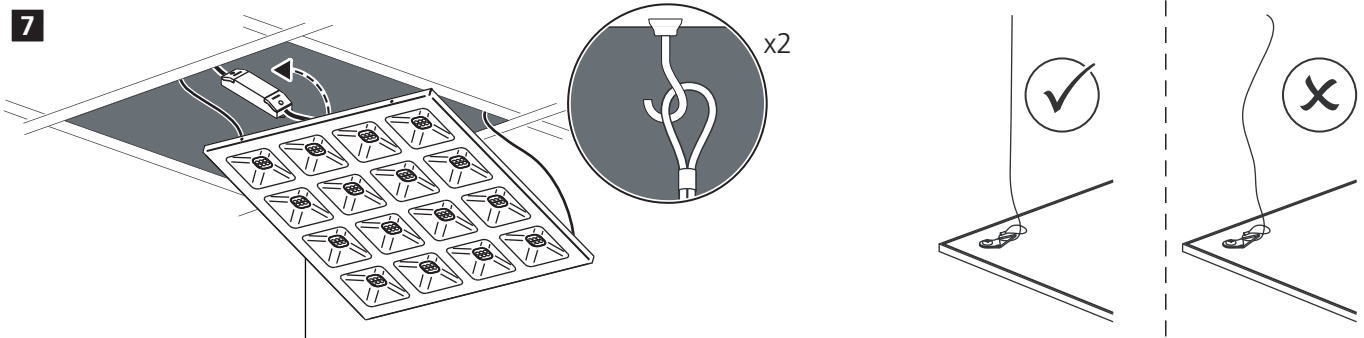

1 ⚡ 220-240V~ + □

2

3

4 ⚡ 220-240V~ + □

5

6 ✖

ON ON ON			Power [W]	4000K [lm]	3000K [lm]
1	2	3			
●	●	●	34	4650	4500
○	●	●	32	4500	4250
●	○	●	30	4250	3950
○	○	●	27	3950	3650
●	●	○	24	3500	3300
○	●	○	21	3150	2950
●	○	○	18	2750	2500
○	○	○	15	2300	2100

7

!