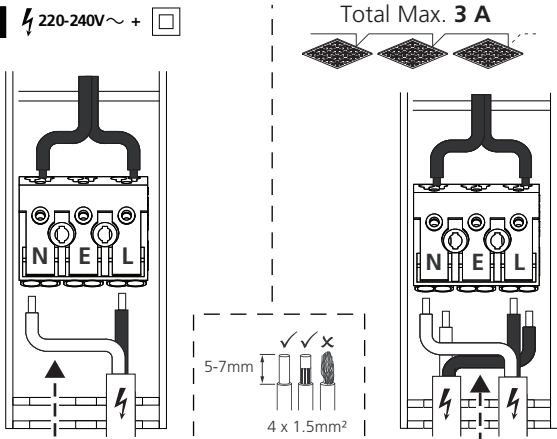

1 ⚡ 220-240V~ + □

2

3

4 ⚡ 220-240V~ + □

5

6 ✖

ON ON ON			Power [W]	4000K [lm]	3000K [lm]
1	2	3			
●	●	●	34	4650	4500
○	●	●	32	4500	4250
●	○	●	30	4250	3950
○	○	●	27	3950	3650
●	●	○	24	3500	3300
○	●	○	21	3150	2950
●	○	○	18	2750	2500
○	○	○	15	2300	2100