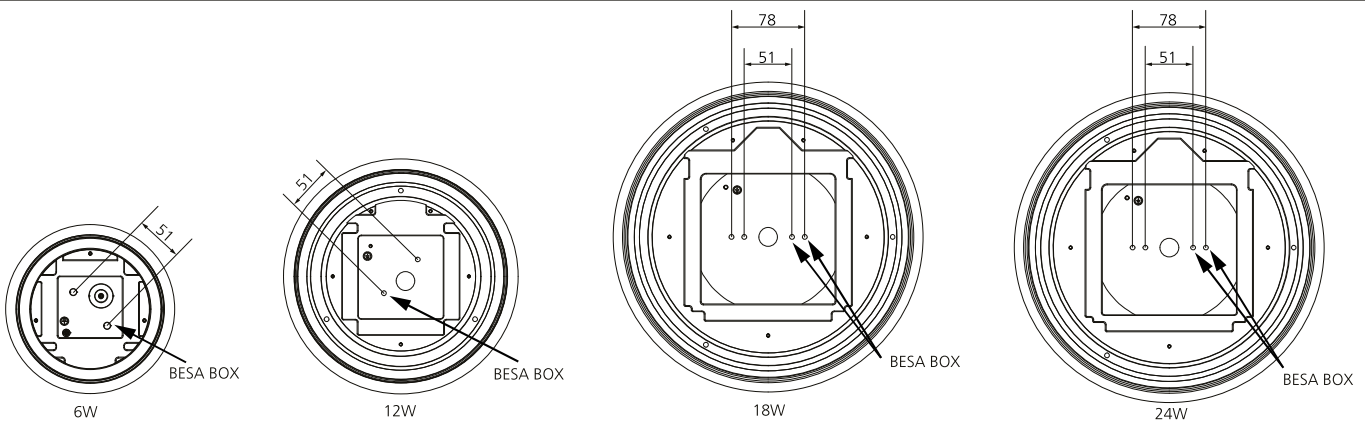

d = 180mm 6W
 d = 250mm 12W
 d = 330mm 18W
 d = 360mm 24W

h = 75mm 6W
 h = 80mm 12W
 h = 96mm 18W
 h = 100mm 24W

D = 182 mm 12W
 D = 265 mm 18W
 D = 265 mm 24W

| | 6W (pcs) | 12W (pcs) | 18W (pcs) | 24W (pcs) |
|------------|----------|-----------|-----------|-----------|
| 10A C-type | 60 | 60 | 39 | 30 |
| 16A C-type | 96 | 96 | 62 | 48 |