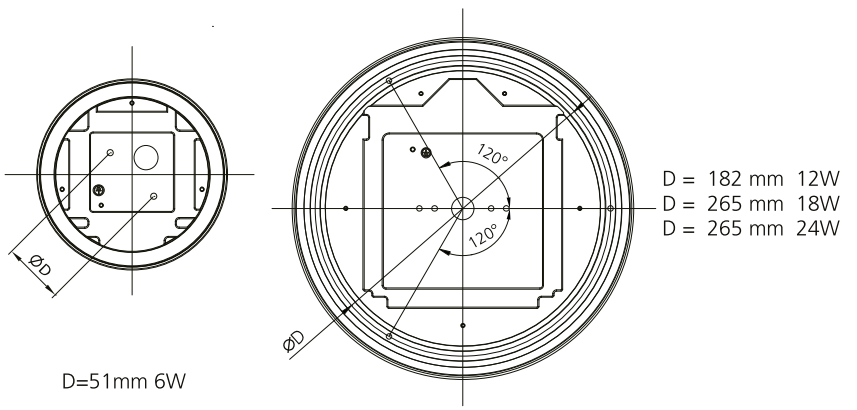

d = 180mm 6W
 d = 250mm 12W
 d = 330mm 18W
 d = 360mm 24W

h = 75mm 6W
 h = 80mm 12W
 h = 96mm 18W
 h = 100mm 24W

D = 182 mm 12W
 D = 265 mm 18W
 D = 265 mm 24W

| | 6W (pcs) | 12W (pcs) | 18W (pcs) | 24W (pcs) |
|------------|----------|-----------|-----------|-----------|
| 10A C-type | 60 | 60 | 39 | 30 |
| 16A C-type | 96 | 96 | 62 | 48 |