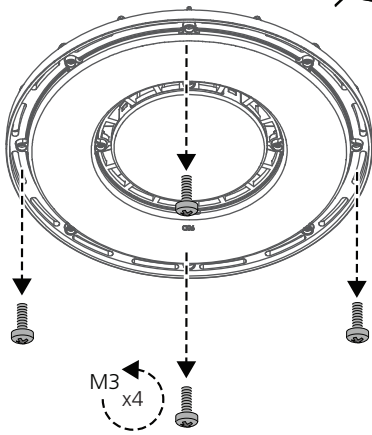

3b

4b

5b

6b

7b

8b

9b Lamp shade - Accessory

0039636

10b

11b

! Z-type