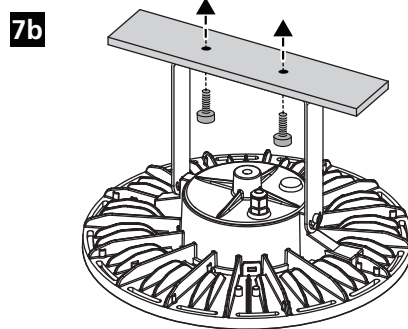

3b

4b

5b

6b

7b

8b

9b Lamp shade - Accessory

0039636