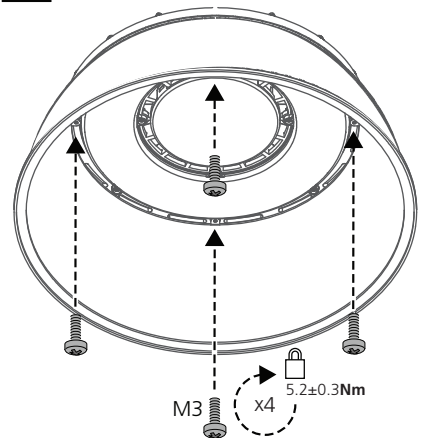

3b

4b

5b

6b

7b

8b

9b Lamp shade - Accessory

0039636

10b

11b

! Z-type