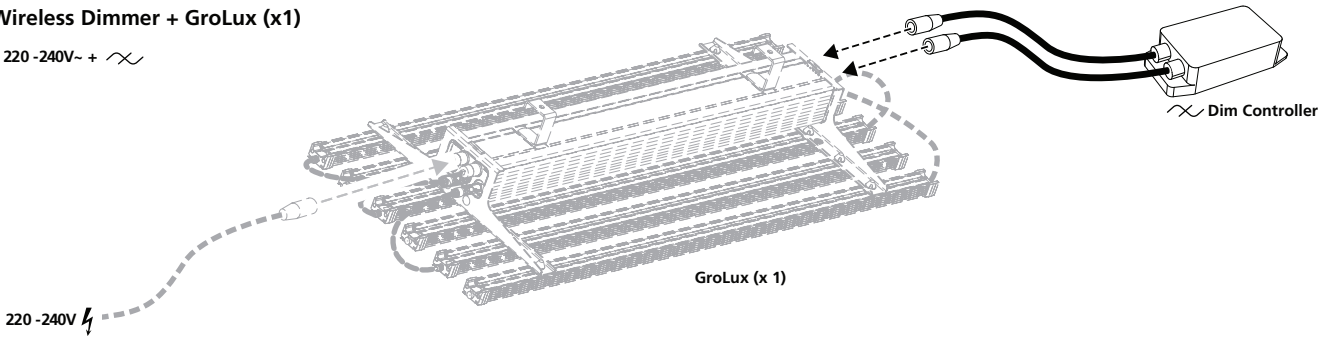

1a Wireless Dimmer + GroLux (x1)

[?] ⚡ 220-240V~ + ~

1b Wireless Dimmer + GroLux (x1)

[?] ⚡ 220-240V~ + ~

1c —○— Wireless Dimmer + Through Wiring - GroLux (x6 Max.)

[?] ⚡ 220-240V~ + ~