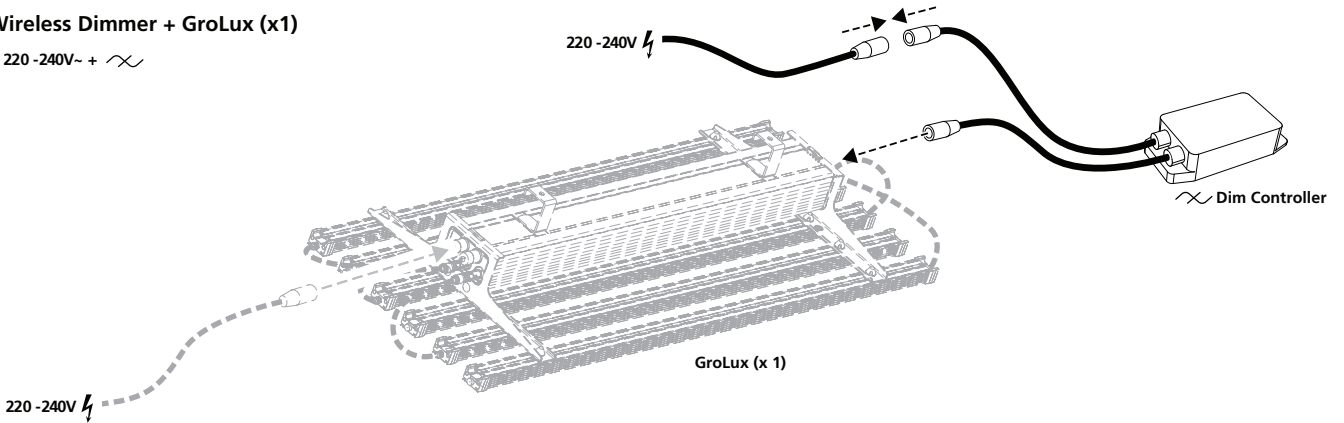

1a Wireless Dimmer + GroLux (x1)

[?] ⚡ 220-240V~ + ~

1b Wireless Dimmer + GroLux (x1)

[?] ⚡ 220-240V~ + ~

1c —○— Wireless Dimmer + Through Wiring - GroLux (x6 Max.)

[?] ⚡ 220-240V~ + ~