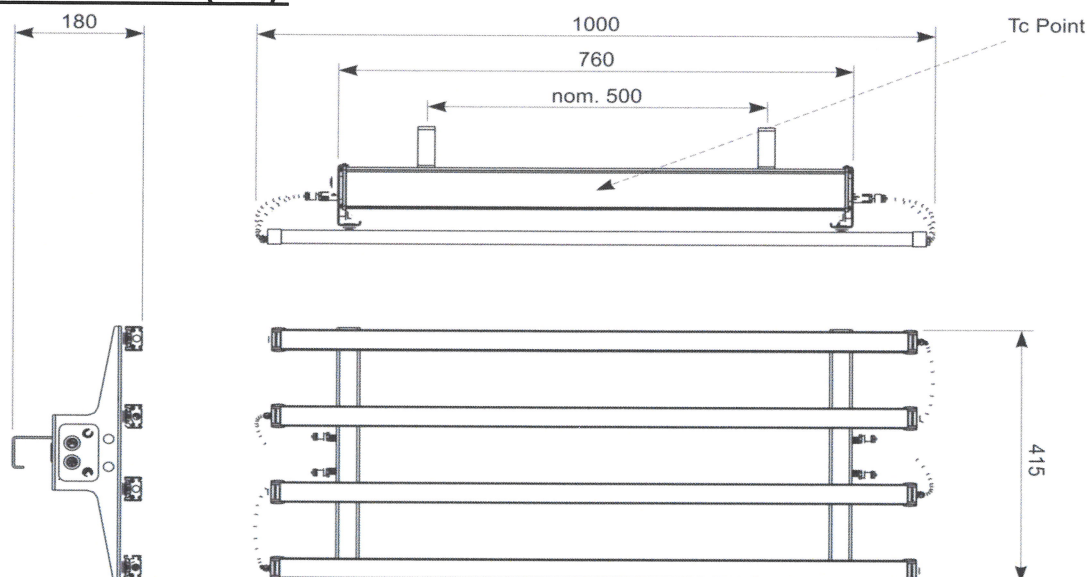

## MECHANICAL DATA (mm):

AC In+Out Connectors: Wieland 46.032.5053.1 & 46.031.5053.1      Mass: 8.3kg (including 4x modules)  
 DC Output Connectors: 4x Techno THB.381.P2A      Finish: Anodised aluminium, natural  
 Dimming Connectors: 2x Wieland 46.031.5051.6      Dim System: 0-10V